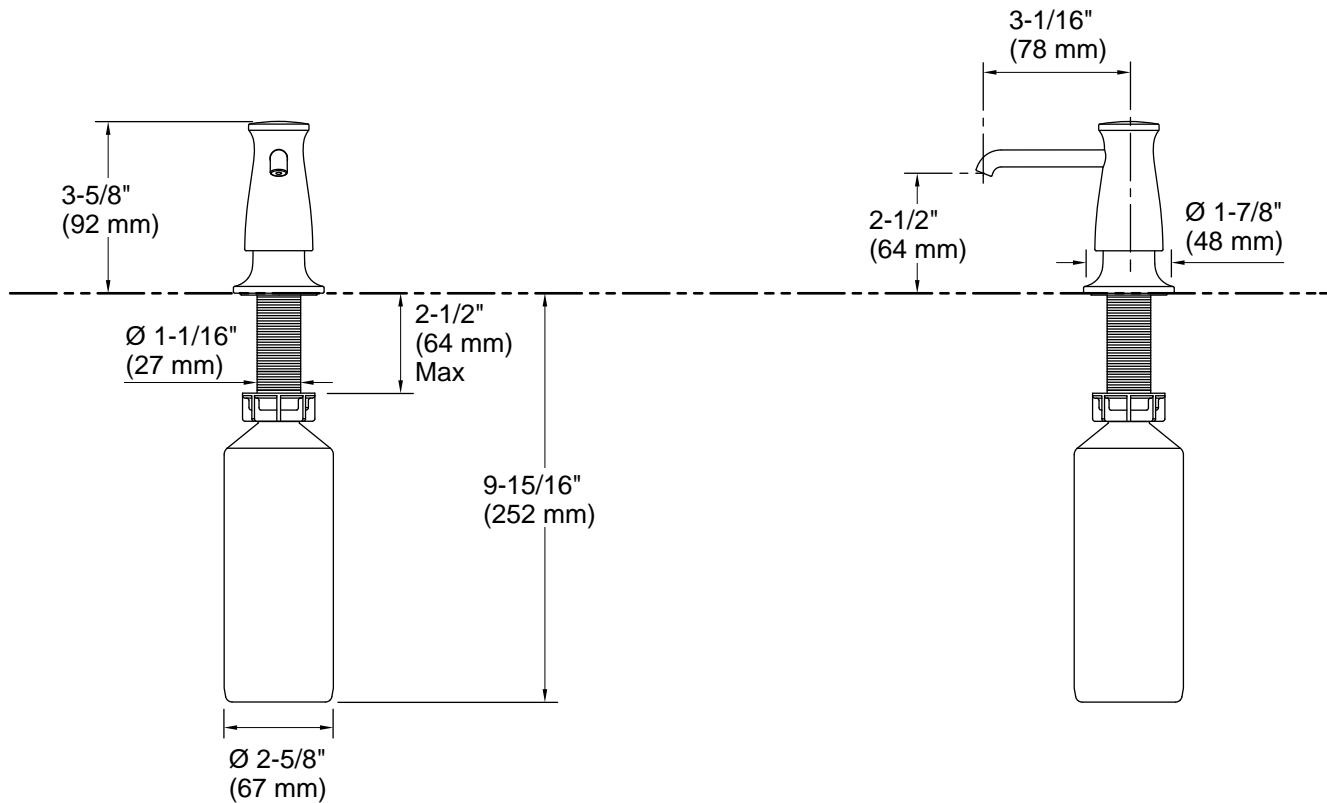

Technical Information

All product dimensions are nominal.

Material: Brass/Plastic