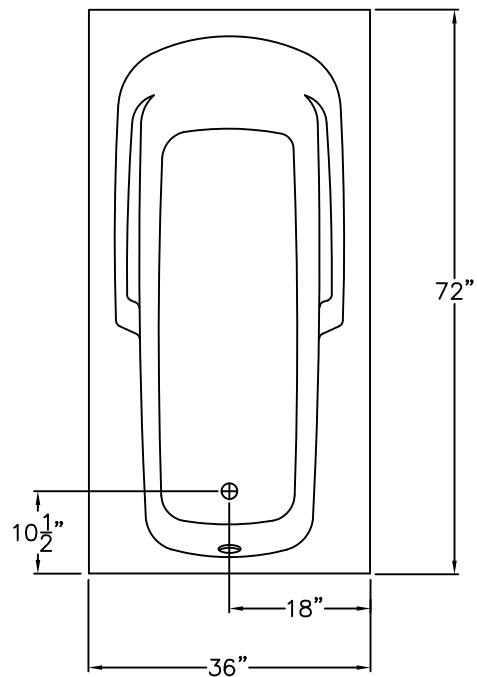

Luxury Gelcoat Series

SUBMITTAL DATA

FRONT VIEW

SIDE VIEW

TOP VIEW

Gelcoat 72" Drop In Bathtub

This gelcoat bathtub shall be Praxis Model TO 236 drop in.
 Unit has molded armrests, molded rim, and end drain location.
 Optional whirlpool package is available.

It shall meet CSA B45.5-11, Home Innovation Research Lab, IAPMOZ124-2011,
 shall have the backside fire rating of "A" and a flame spread of less 25.

DUE TO THE NATURE OF THE MATERIALS INVOLVED, UNIT DIMENSIONS MAY VARY ± 1/2 INCH.