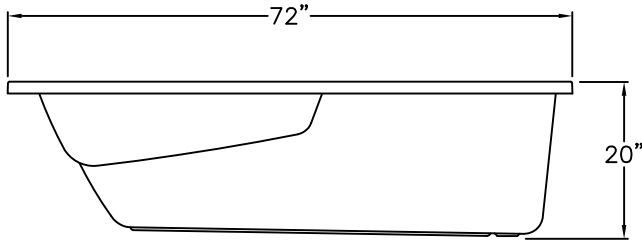

Luxury Gelcoat Series

SUBMITTAL DATA

FRONT VIEW

SIDE VIEW

TOP VIEW

Gelcoat 72" Drop In Bathtub

This gelcoat bathtub shall be Praxis Model TO 236 drop in.
 Unit has molded armrests, molded rim, and end drain location.
 Optional whirlpool package is available.

It shall meet CSA B45.5-11, Home Innovation Research Lab, IAPMOZ124-2011,
 shall have the backside fire rating of "A" and a flame spread of less 25.

DUE TO THE NATURE OF THE MATERIALS INVOLVED, UNIT DIMENSIONS MAY VARY ± 1/2 INCH.