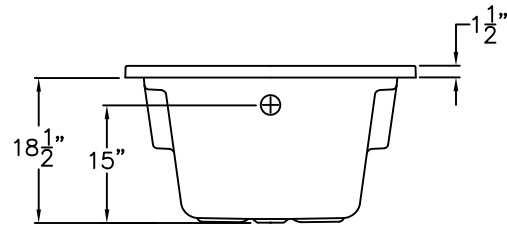

Luxury Gelcoat Series

SUBMITTAL DATA

FRONT VIEW

SIDE VIEW

TOP VIEW

Gelcoat 72" Drop In Bathtub

This gelcoat bathtub shall be Praxis Model TO 236 drop in.
 Unit has molded armrests, molded rim, and end drain location.
 Optional whirlpool package is available.

It shall meet CSA B45.5-11, Home Innovation Research Lab, IAPMOZ124-2011,
 shall have the backside fire rating of "A" and a flame spread of less 25.

DUE TO THE NATURE OF THE MATERIALS INVOLVED, UNIT DIMENSIONS MAY VARY ± 1/2 INCH.