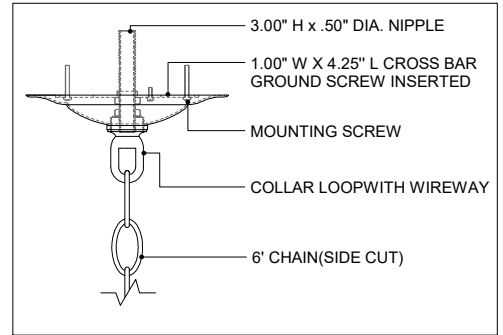

18.75" DIA. BODY
 6.00" DIA. CANOPY
 1.00" W X 4.25" L CROSS BAR

TOP VIEW

CANOPY DETAIL

FRONT VIEW