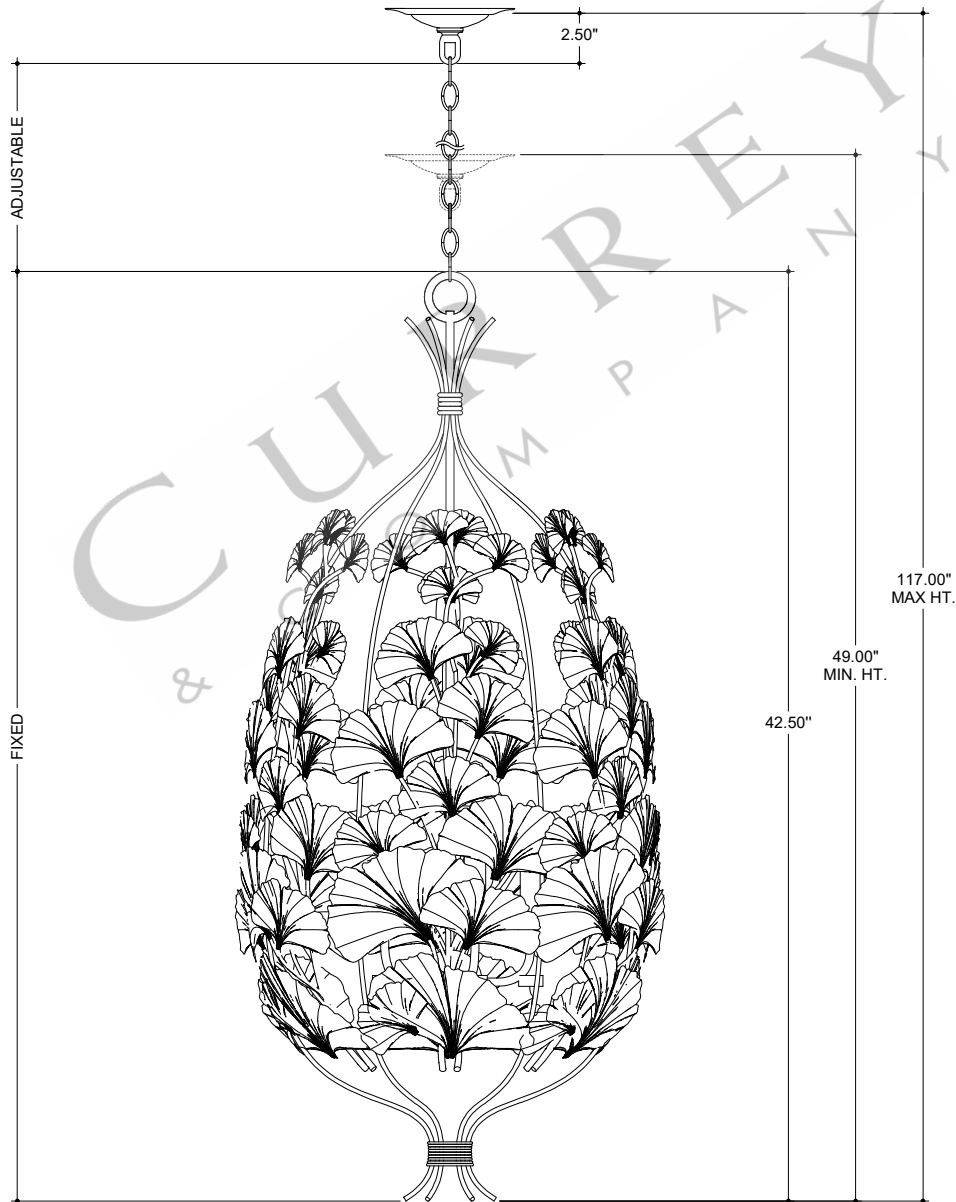

18.75" DIA. BODY
 6.00" DIA. CANOPY
 1.00" W X 4.25" L CROSS BAR

TOP VIEW

CANOPY DETAIL

FRONT VIEW