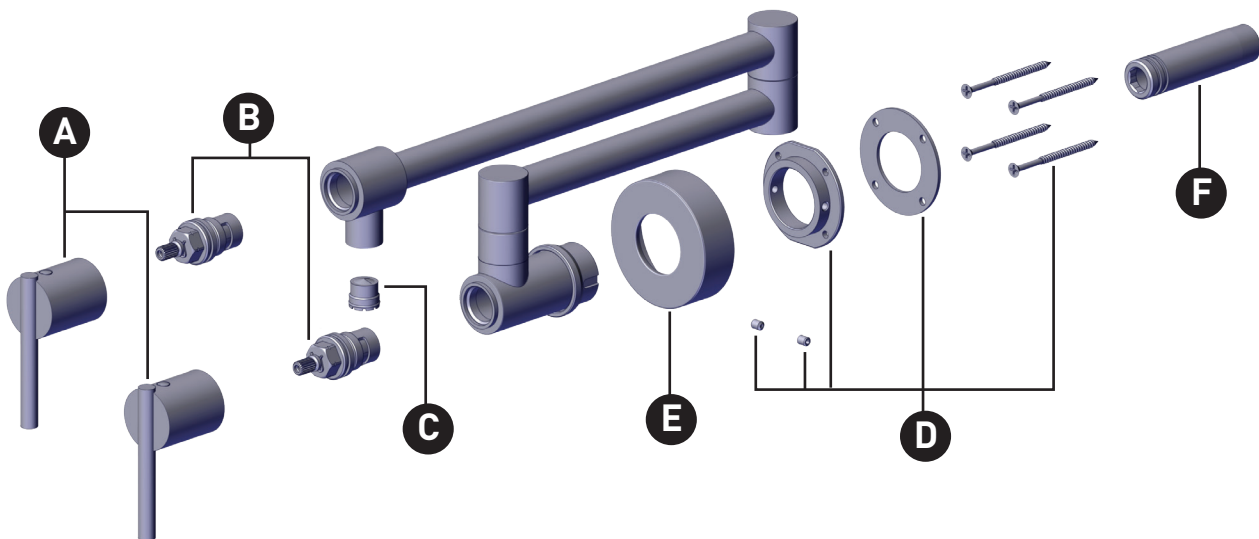

ORDER BY PART NUMBER

ILLUSTRATED PARTS

PI62W1LM PIRELLONE™ Pot Filler

ID	Kit Number	Finish
*A	PI81WPFLM	See below
B	218652	N/A
C	218653	N/A
D	218654	N/A
*E	218660	See below
F	218661	N/A

***Finish Determined by Suffix**