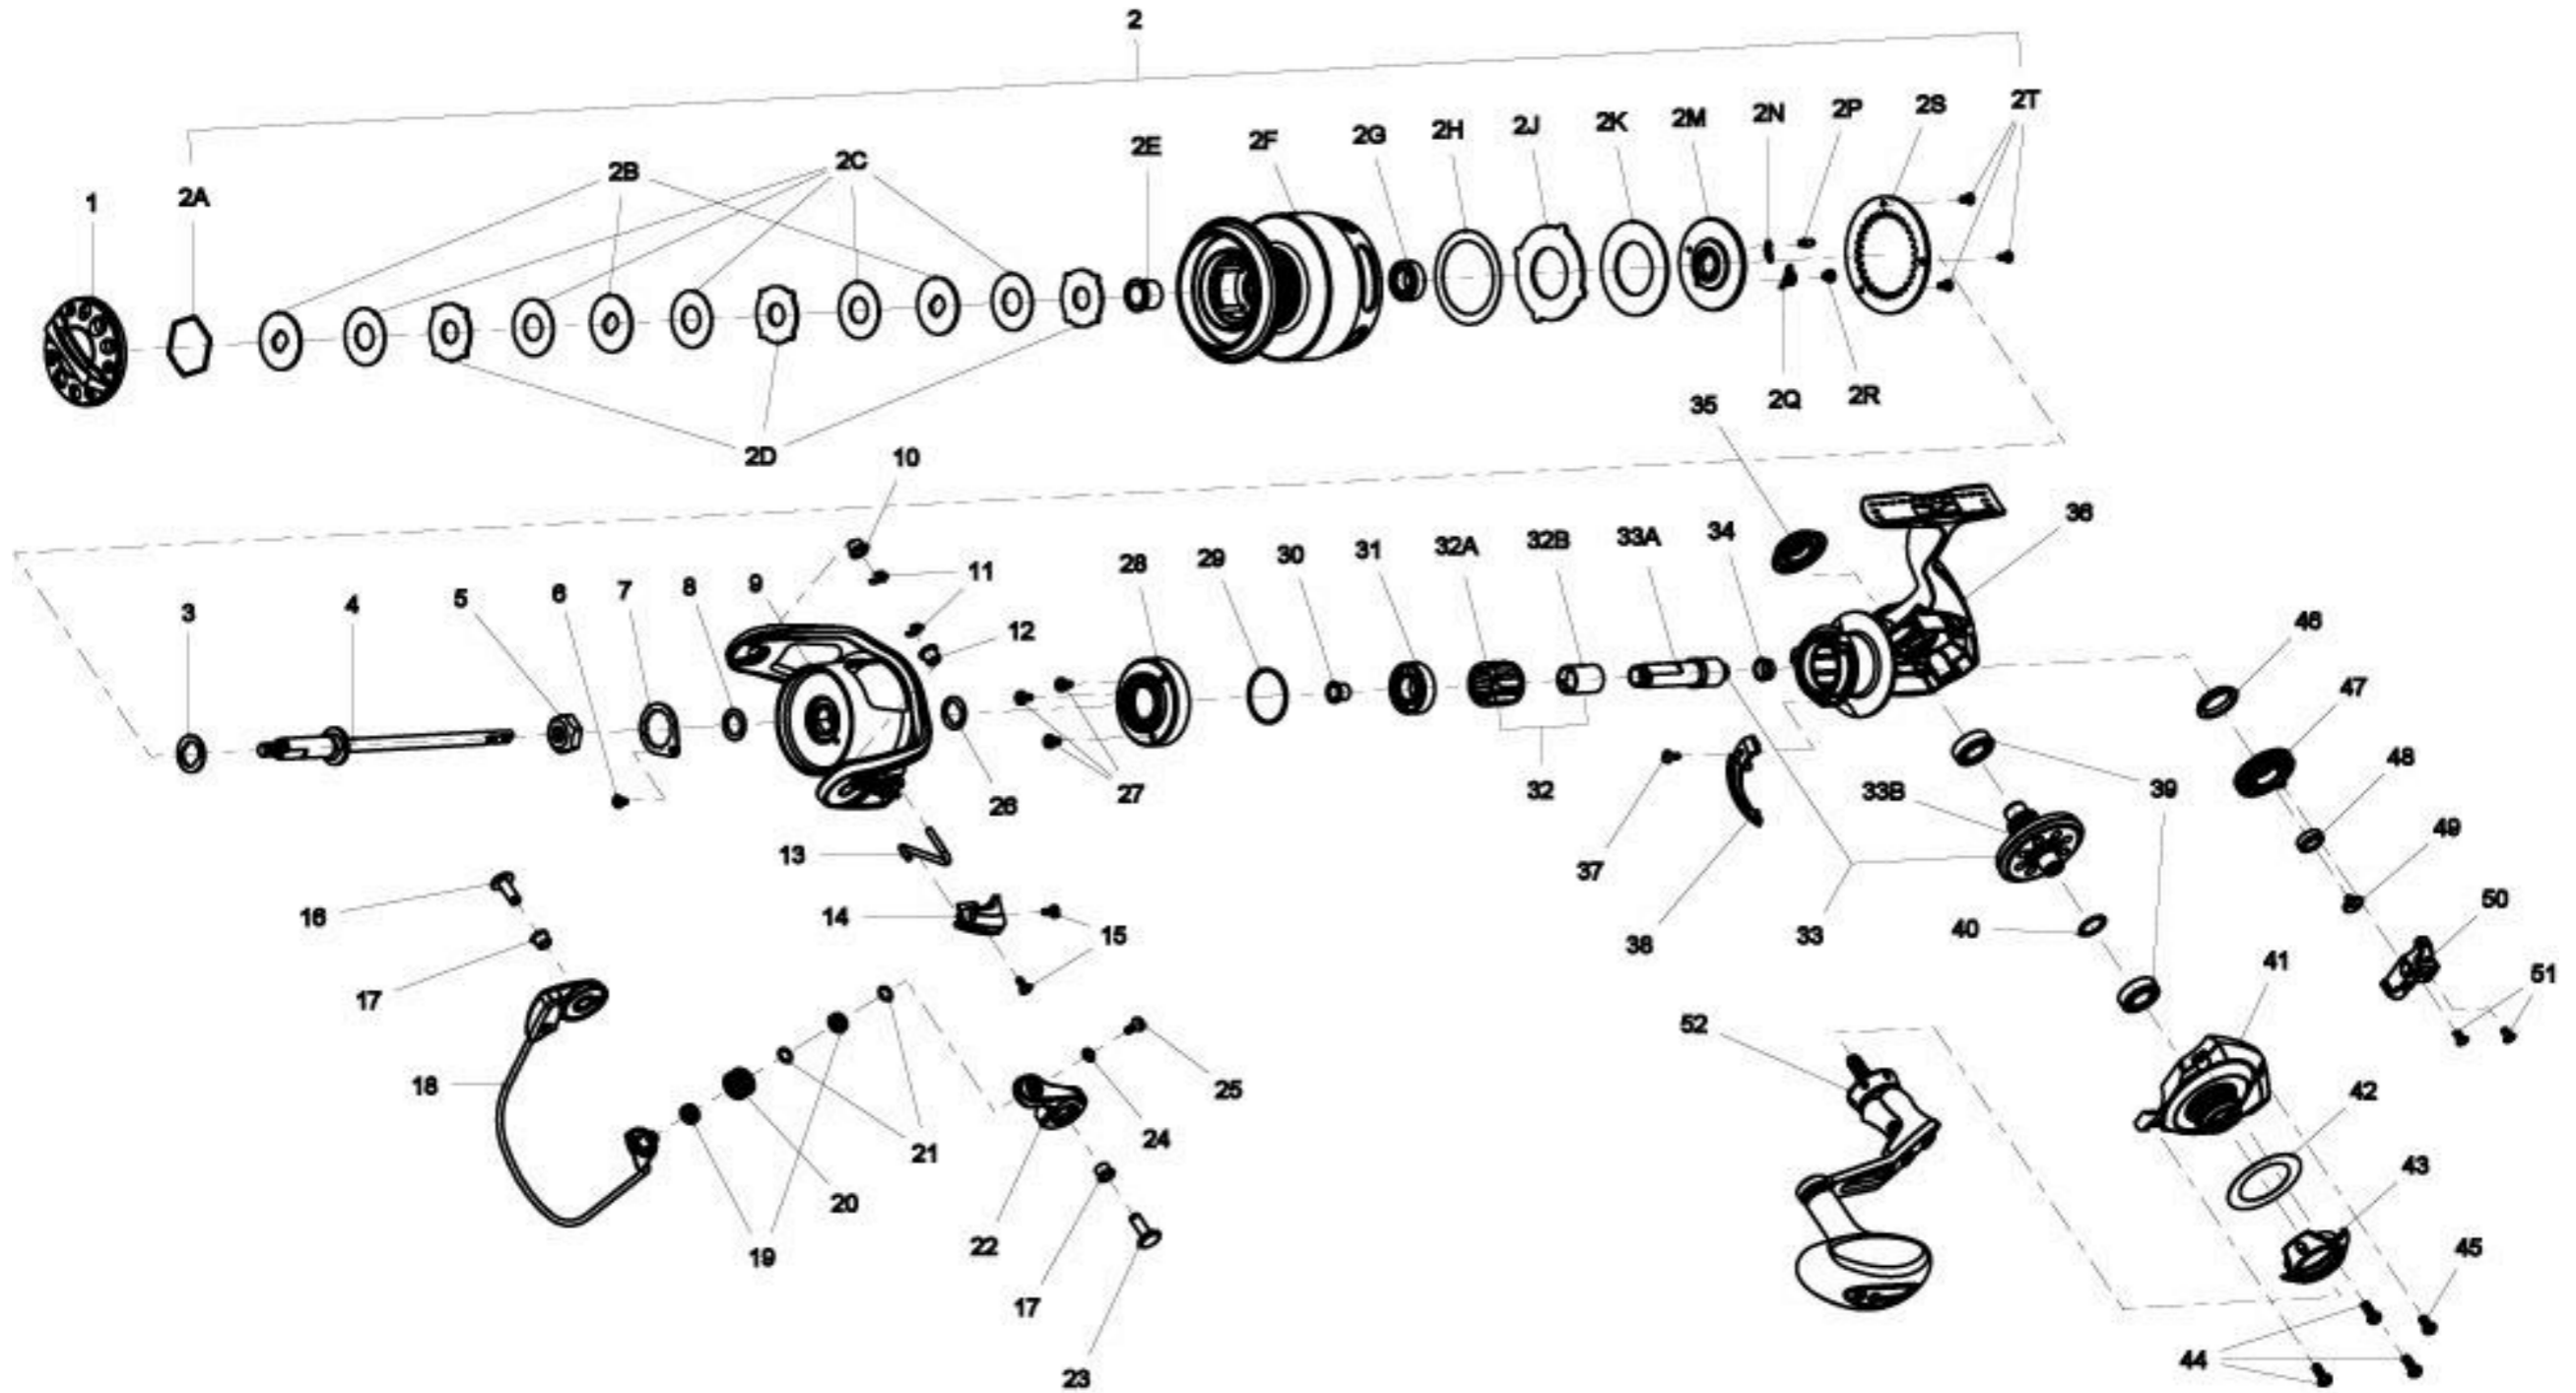

QUANTUM[®]

CSP80PTSE

CSP80PTSE

Quantum CSP80PTSE Spinning Reel Part List

Key #	Description	Part No.	Qty.	Key #	Description	Part No.	Qty.
1	Drag Knob Assembly	RAB332-01	1	21	Line Roller Washer	RAB102-01	2
2	Spool Kit Include	SAB421-01	1	22	Arm Lever Assembly	RAB307-01	1
	2A - Retaining Ring	RAB038-01	1	23	Pin	RAB042-01	1
	2B - Drag Washer "D"	RAB080-01	3	24	Washer	VBP167-01	1
	2C - Drag Washer "B"	RAB033-01	5	25	Screw	BAA108-02	1
	2D - Drag Washer "A"	RAB081-01	3	26	Washer	SAB110-01	1
	2E - Spool Bushing	RAB022-01	1	27	Screw	JX107-03	3
	2F - Spool	SAB021-01	1	28	Ball Bearing Holder Assembly	RAB3190-01	1
	2G - Spool Ball Bearing	CP058-03	1	29	O-Ring	VBP164-01	1
	2H - Washer	RAB065-01	1	30	Pinion Bushing "Top"	RAB214-01	1
	2J - Magnum Drag Washer "A"	SAB081-01	1	31	Pinion Ball Bearing	DP058-02	1
	2K - Magnum Drag Washer "B"	SAB033-01	1	32	One Way Clutch Kit Include	RAB463-01	1
	2M - Magnum Drag Plate	RAB039-01	1		32A - One Way Clutch	VBP063-01	1
	2N - Spool Click Spring	RAB069-01	1		32B - Clutch Sleeve	RAB139-01	1
	2P - Spool Click Spring Holder	SAB114-01	1	33	Gear Kit Include	RAB412-03	1
	2Q - Click Claw	RAB103-01	1		33A - Pinion	RAB011-03	1
	2R - Click Claw Pin	VBP114-01	1		33B - Drive Gear	RAB012-02	1
	2S - Magnum Drag Retainer	RAB225-01	1	34	Pinion Bushing "Bottom"	RAB027-01	1
	2T - Screw	HX107-04	3	35	Handle Screw Cap	RAB054-02	1
3	Spool Adjust Washer	SAB065-01	1	36	Body	RAB001-01	1
4	Main Shaft Assembly	RAB315-01	1	37	Trip Bumper Screw	QW053-07	1
5	Rotor Nut	RAB006-01	2	38	Trip Bumper	RAB119-01	1
6	Screw	JX125-01	1	39	Body Ball Bearing	CP058-01	2
7	Rotor Nut Retainer	RAB118-01	1	40	Drive Gear Adjust Washer	VBP045-01	1
8	Washer	RAB110-01	1	41	Side Cover	RAB023-01	1
9	Rotor Assembly	SAB309-01	1	42	Side Cover Cosmetic Washer	RAB075-01	1
10	Rotor Bushing	RAB106-02	1	43	Side Cover Cosmetic Ring	RAB142-02	1
11	E-Clip	KQ034-01	1	44	Side Cover Screw	VBP057-03	3
12	Rotor Bushing	RAB106-01	1	45	Side Cover Screw	VBP057-04	1
13	Kick Lever	SAB019-01	1	46	O/S Gear Bushing	XP158-01	1
14	Rotor Cover	SAB087-01	1	47	O/S Gear	RAB053-01	1
15	Rotor Cover Screw	QW053-04	2	48	O/S Gear Ball Bearing	CH027-01	1
16	Pin	RAB042-02	1	49	O/S Gear Screw	VBP111-01	1
17	Bushing	SAB106-01	2	50	O/S Slider Assembly	RAB325-01	1
18	Bail Assembly	SAB347-01	1	51	Main Shaft Screw	RQ100-01	2
19	Ball Bearing	CT157-02	2	52	Handle Assembly	SAB318-01	1
20	Line Roller	RAB004-01	1				