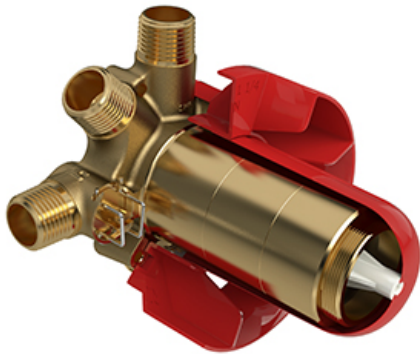

Available colors

- C : Chrome
- BN : Brushed Nickel (PVD)
- PN : Polished Nickel (PVD)

Available flows

- 24 L/min, 6.3 gpm (US) 60psi
- Type TP - For use with shower heads rated at 7L/min (1.8 gpm) or higher

Customer Service

Ontario, West Canada : 888-287-5354 Quebec, Maritimes, United States : 866-473-8442

3-way Type T/P coaxial valve rough
R45

Specifications

Descriptions

- TXX45XX or TXX47XX trim required to complete
- ½" inlet male NPT or sweat
- Service valves
- Rough only
- Three ½" outlets male NPT or sweat
- Test cap