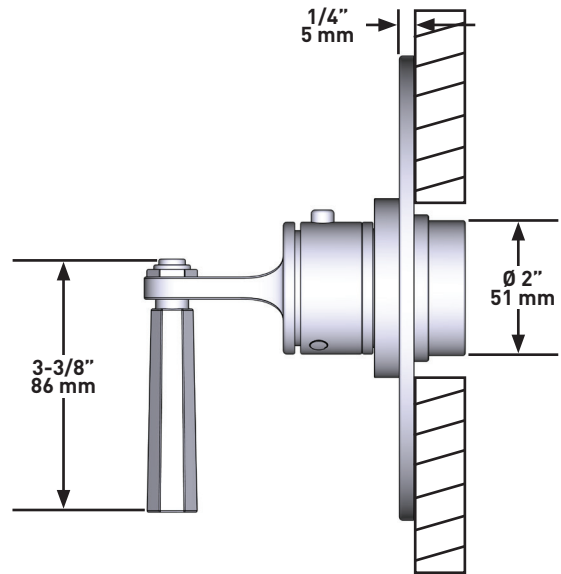

DESCRIPTION

- Temperature control only
- Rough-in valve sold separately:
 - Order 1005N rough-in valve
 - Volume control(s) required

STANDARDS

- ASME A112.18.1
- ADA

WARRANTY

- Most products or parts carry "Limited Warranties" against manufacturing defects. For US customers please visit houseofrohl.com/support and for Canadian customers please visit houseofrohl.ca/support for complete product and finish warranty.

SPECIFICATIONS

Modelle™

3/4" Thermostatic Trim Without Volume Control

MODELS: TMD13W1LM

For warranty or additional information, contact:

U.S.A.
houseofrohl.com/support
 1-800-777-9762

QUEBEC / MARITIMES / WESTERN CANADA
 QUÉBEC / MARITIMES / OUEST CANADIEN
 QUEBEC / MARITIMOS / CANADA OCCIDENTAL
houseofrohl.ca/support
 1-866-473-8442