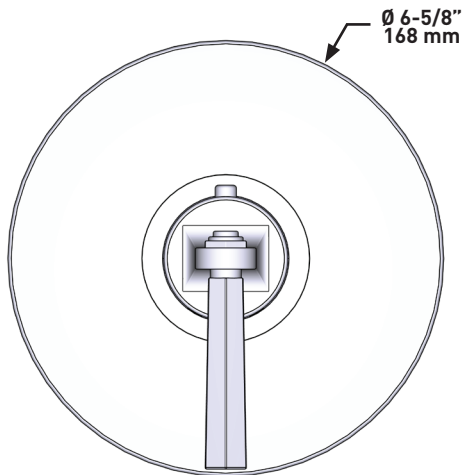

DESCRIPTION

- Temperature control only
- Rough-in valve sold separately:
 - Order 1005N rough-in valve
 - Volume control(s) required

STANDARDS

- ASME A112.18.1
- ADA

WARRANTY

- Most products or parts carry "Limited Warranties" against manufacturing defects. For US customers please visit houseofrohl.com/support and for Canadian customers please visit houseofrohl.ca/support for complete product and finish warranty.

SPECIFICATIONS

Modelle™

3/4" Thermostatic Trim Without Volume Control

MODELS: TMD13W1LM

For warranty or additional information, contact:

U.S.A.
houseofrohl.com/support
 1-800-777-9762

QUEBEC / MARITIMES / WESTERN CANADA
 QUÉBEC / MARITIMES / OUEST CANADIEN
 QUEBEC / MARITIMOS / CANADA OCCIDENTAL
houseofrohl.ca/support
 1-866-473-8442