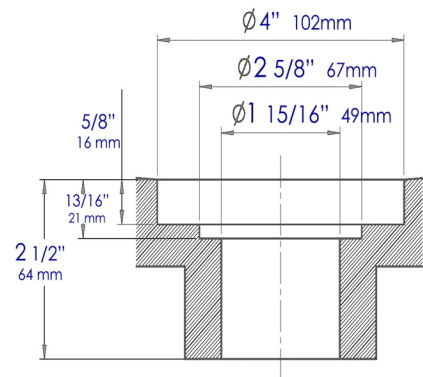

AB9975BM

59" White Oval Solid Surface Resin Soaking Bathtub

Note: All product dimensions are approximate and should be verified on site prior to installation.
Visit www.ALFIbrand.com for more information.