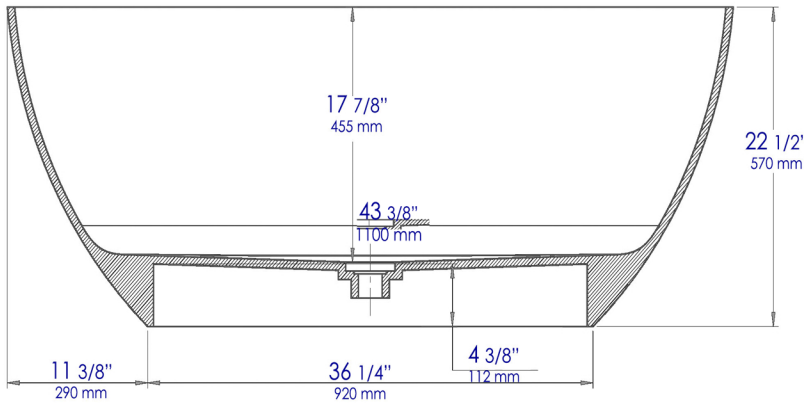

AB9975BM

59" White Oval Solid Surface Resin Soaking Bathtub

Note: All product dimensions are approximate and should be verified on site prior to installation.
Visit www.ALFIbrand.com for more information.