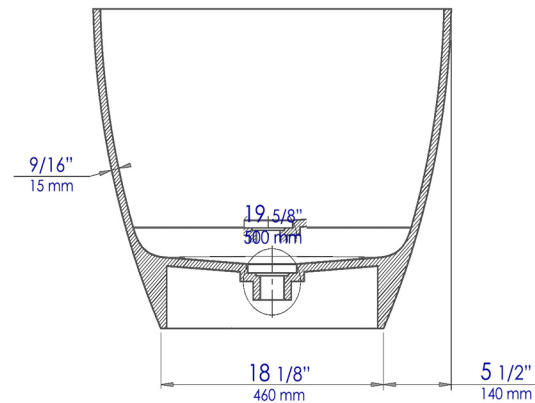

AB9975BM

59" White Oval Solid Surface Resin Soaking Bathtub

Note: All product dimensions are approximate and should be verified on site prior to installation.
Visit www.ALFIbrand.com for more information.