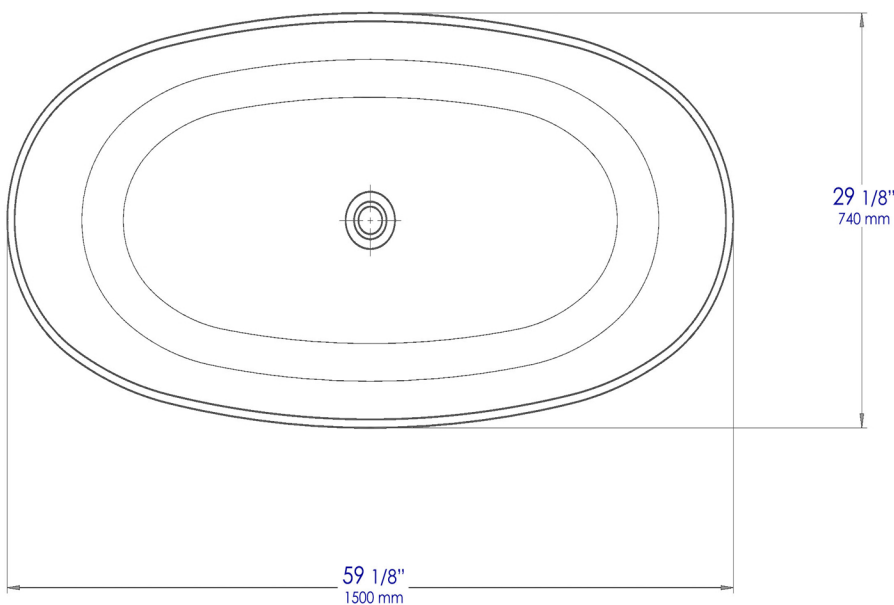

AB9975BM

59" White Oval Solid Surface Resin Soaking Bathtub

Note: All product dimensions are approximate and should be verified on site prior to installation.
Visit www.ALFIbrand.com for more information.