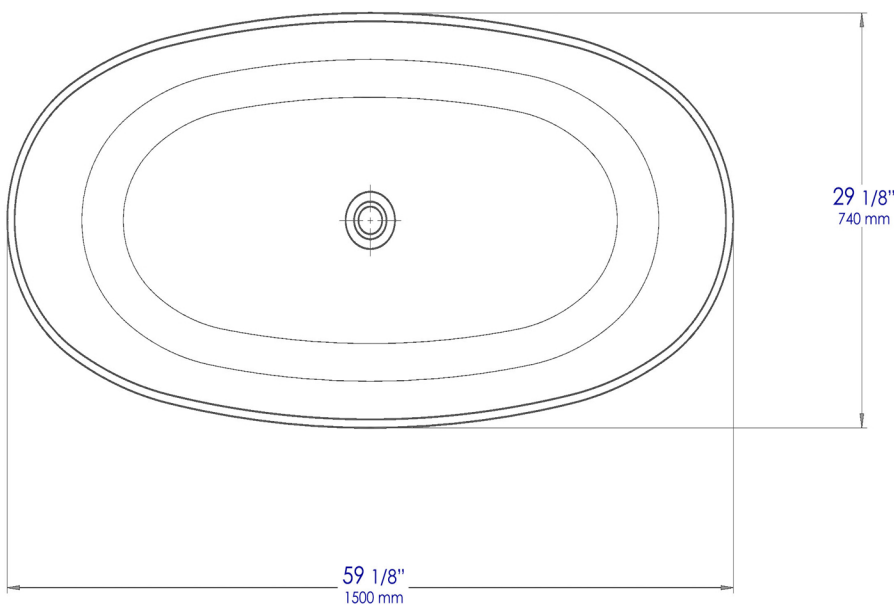

AB9975BM

59" White Oval Solid Surface Resin Soaking Bathtub

Note: All product dimensions are approximate and should be verified on site prior to installation.
Visit www.ALFIbrand.com for more information.