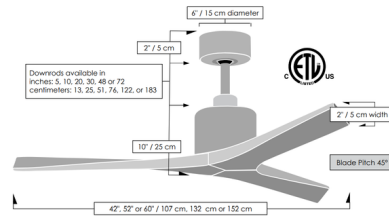

### Specifications

BLADE COLOR	Walnut Tone
BODY FINISH	Textured Bronze
WATTAGE	N/A
DIMMER	N/A
DIMENSIONS	52"W x 22"H
BULB	N/A
COUNTRY OF ORIGIN	China

CLICK TO VIEW PRODUCT

Notes: