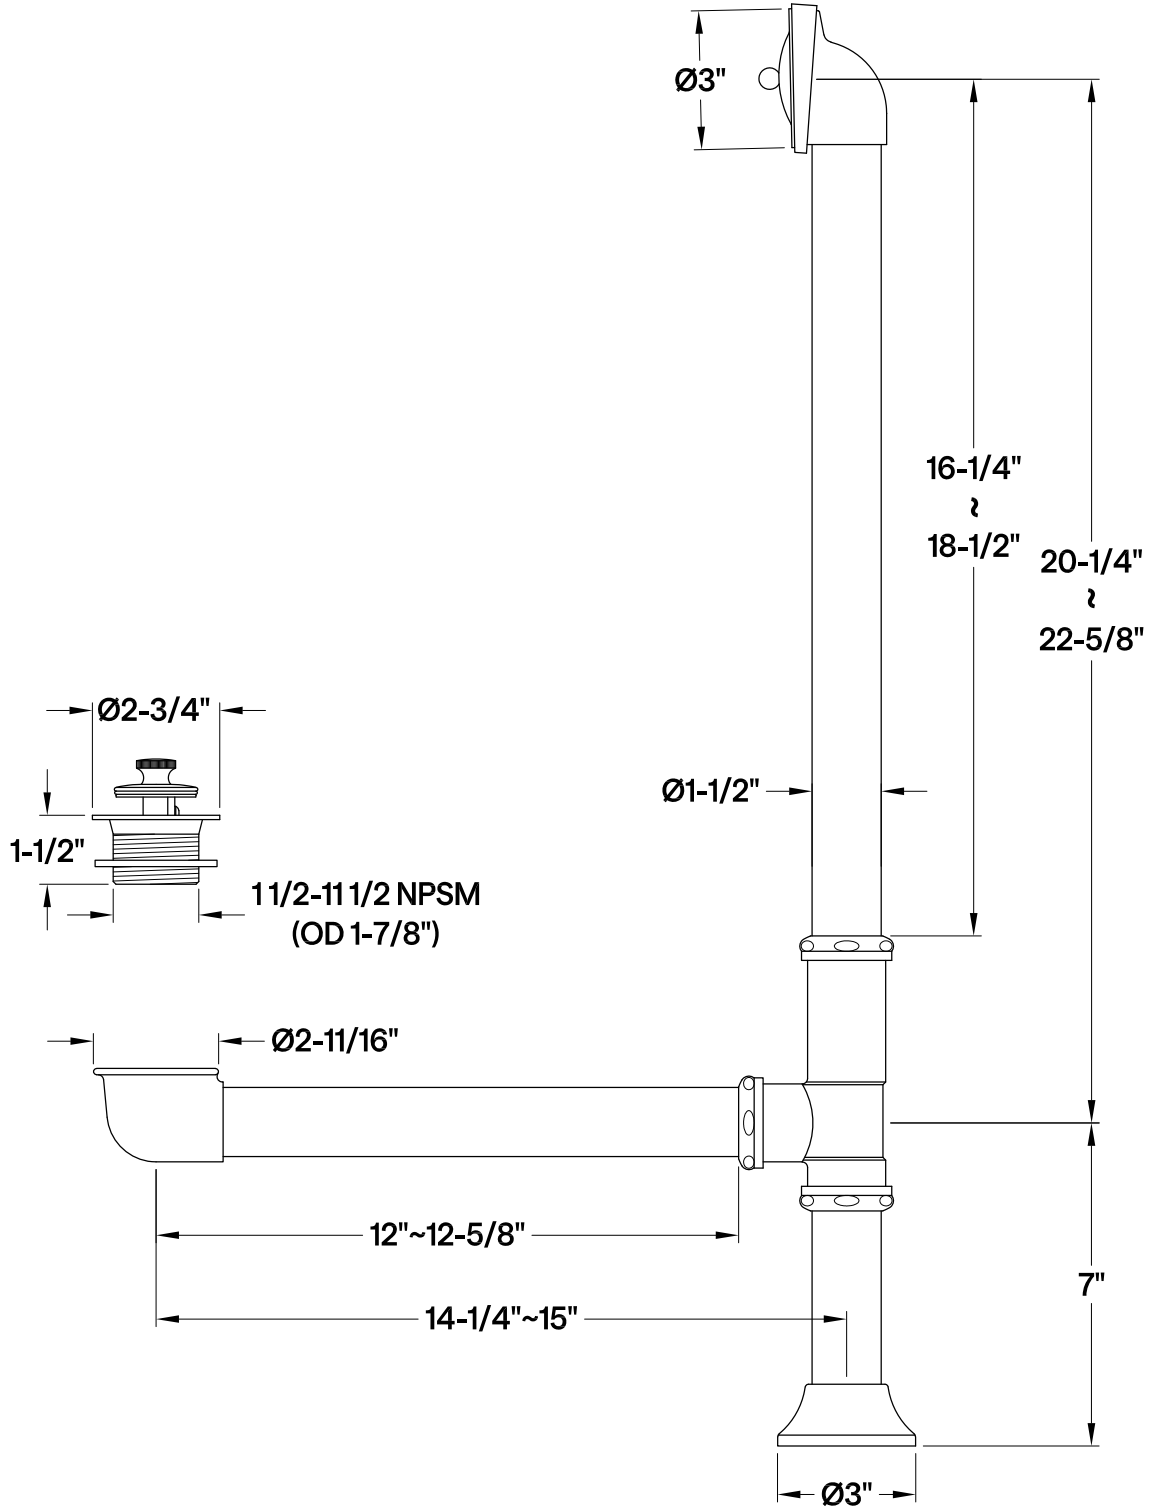

KCT7D653129C1,2,5,8,W

61.5" Cast Iron Clawfoot Tub with 7" Faucet Drillings

M10 x 20 (4 pcs)

◆◆◆◆

Section A-A

KCT7D653129C1,2,5,8,W

Deck Mount Tub Filler with Hand Shower

KCT7D653129C1,2,5,8,W
Clawfoot Tub Waste & Overflow Drain, 20 Gauge

KCT7D653129C1,2,5,8,W
Straight Bath Supply