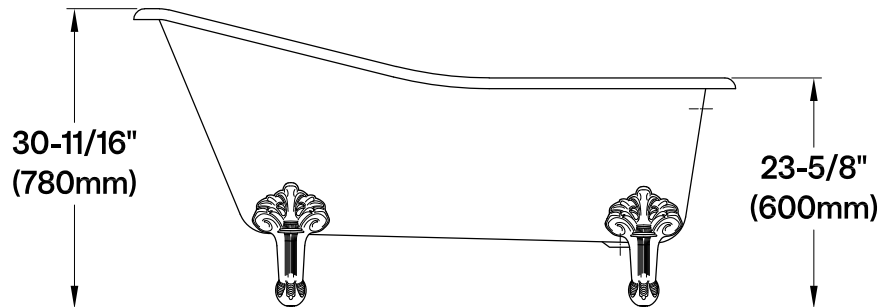

KCT7D653129C1,2,5,8,W

61.5" Cast Iron Clawfoot Tub with 7" Faucet Drillings

M10 x 20 (4 pcs)

◆◆◆◆

Section A-A

KCT7D653129C1,2,5,8,W

Deck Mount Tub Filler with Hand Shower

KCT7D653129C1,2,5,8,W
Clawfoot Tub Waste & Overflow Drain, 20 Gauge

KCT7D653129C1,2,5,8,W
Straight Bath Supply