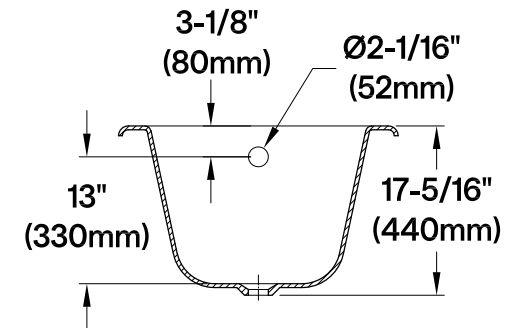

KCT7D653129C1,2,5,8,W

61.5" Cast Iron Clawfoot Tub with 7" Faucet Drillings

M10 x 20 (4 pcs)

◆◆◆◆

Section A-A

KCT7D653129C1,2,5,8,W

Deck Mount Tub Filler with Hand Shower

KCT7D653129C1,2,5,8,W
Clawfoot Tub Waste & Overflow Drain, 20 Gauge

KCT7D653129C1,2,5,8,W
Straight Bath Supply