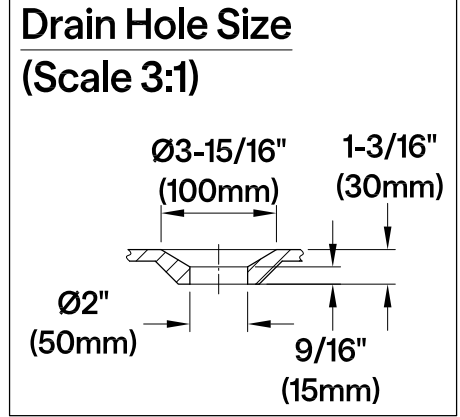

KCT7D653129C1,2,5,8,W

61.5" Cast Iron Clawfoot Tub with 7" Faucet Drillings

M10 x 20 (4 pcs)

◆◆◆◆

Section A-A

KCT7D653129C1,2,5,8,W

Deck Mount Tub Filler with Hand Shower

KCT7D653129C1,2,5,8,W
Clawfoot Tub Waste & Overflow Drain, 20 Gauge

KCT7D653129C1,2,5,8,W
Straight Bath Supply