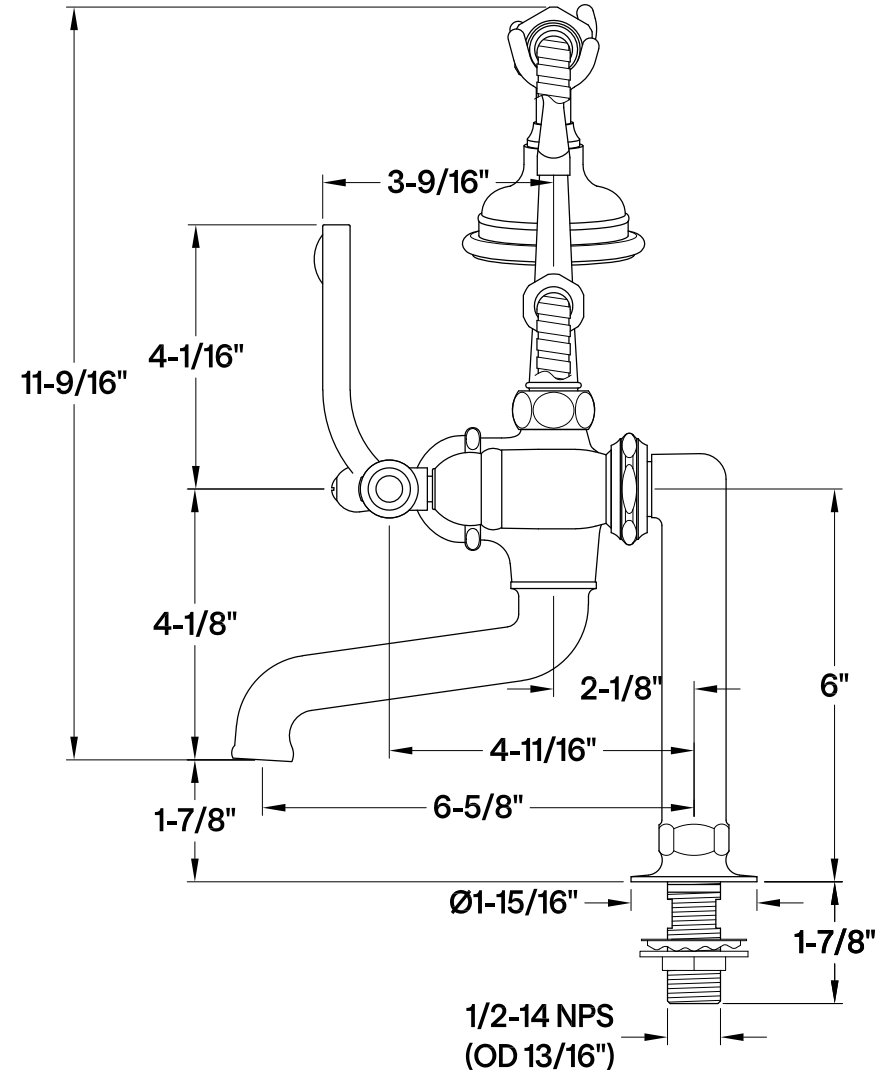

KCT7D653129C1,2,5,8,W

61.5" Cast Iron Clawfoot Tub with 7" Faucet Drillings

M10 x 20 (4 pcs)

◆◆◆◆

Section A-A

KCT7D653129C1,2,5,8,W

Deck Mount Tub Filler with Hand Shower

KCT7D653129C1,2,5,8,W
Clawfoot Tub Waste & Overflow Drain, 20 Gauge

KCT7D653129C1,2,5,8,W
Straight Bath Supply