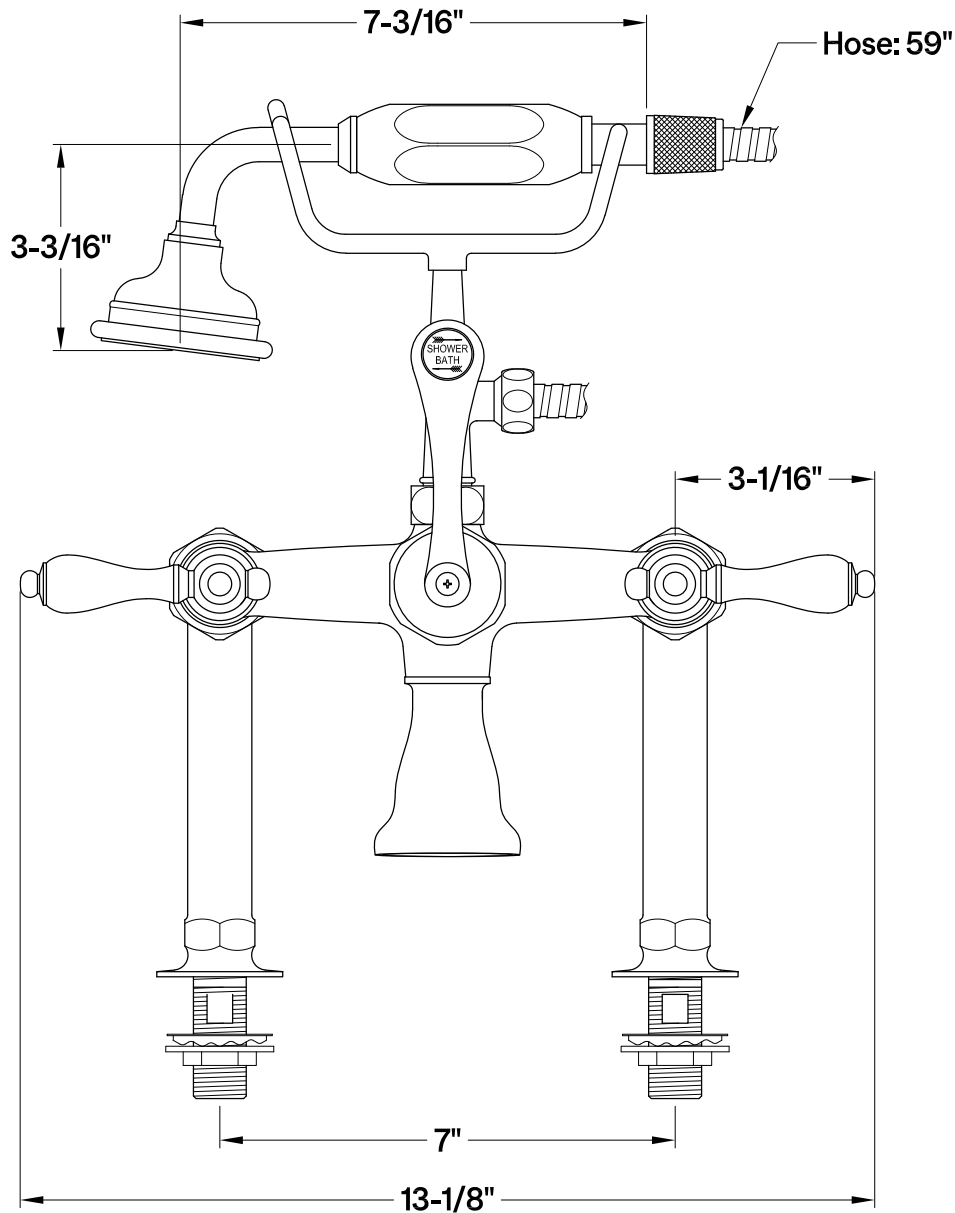

KCT7D653129C1,2,5,8,W

61.5" Cast Iron Clawfoot Tub with 7" Faucet Drillings

M10 x 20 (4 pcs)

◆◆◆◆

Section A-A

KCT7D653129C1,2,5,8,W

Deck Mount Tub Filler with Hand Shower

KCT7D653129C1,2,5,8,W
Clawfoot Tub Waste & Overflow Drain, 20 Gauge

KCT7D653129C1,2,5,8,W
Straight Bath Supply