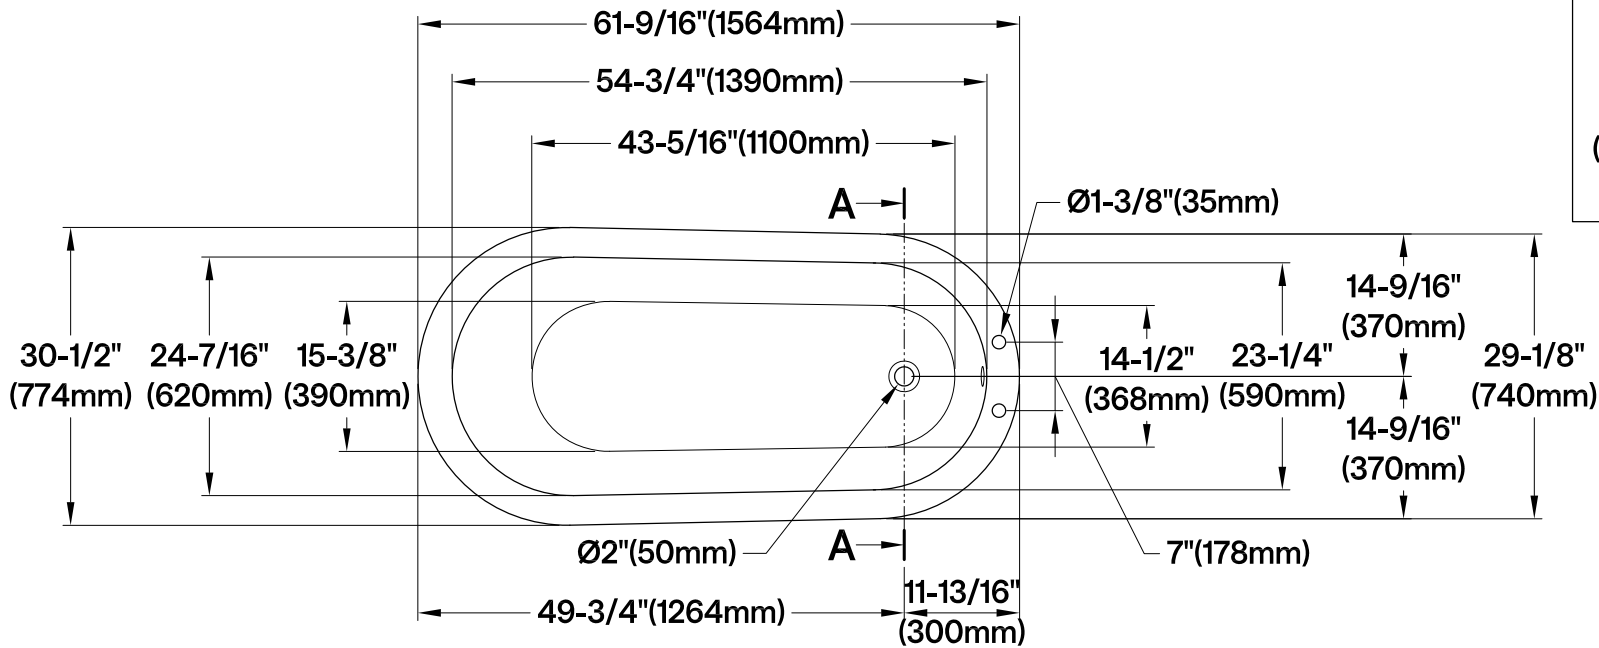

KCT7D653129C1,2,5,8,W

61.5" Cast Iron Clawfoot Tub with 7" Faucet Drillings

M10 x 20 (4 pcs)

◆◆◆◆

Section A-A

KCT7D653129C1,2,5,8,W

Deck Mount Tub Filler with Hand Shower

KCT7D653129C1,2,5,8,W
Clawfoot Tub Waste & Overflow Drain, 20 Gauge

KCT7D653129C1,2,5,8,W
Straight Bath Supply