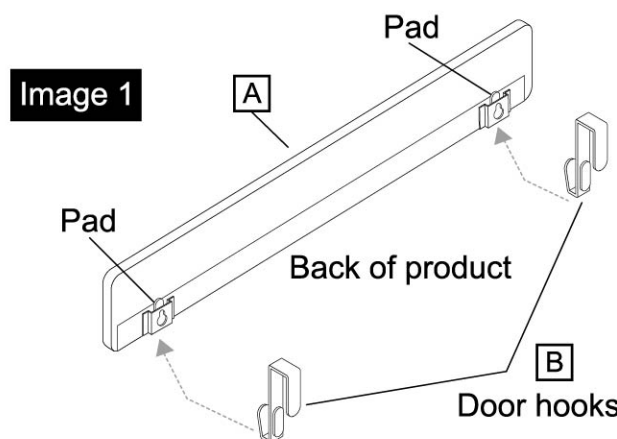

Over-the-door Hook Hanger Ply

PRODUCT NUMBER 02316:BE 02317:BR

Thank you for purchasing this item from Yamazaki Inc. Please refer to the following instructions before using the product.
Please use it properly, and take good care of it.

Fitting instructions

1. How to Attach to a Door

Following the chart below, attach the two door hooks provided to the back of the product. Push the hooks from the top to the bottom of the pads and hang them on a door.

- ※ Hang the product gently to avoid damaging the door
- ※ Take care that it does not hinder the opening and closing of the door

COMPATIBLE DOORS

- -The thickness of doors, folding doors must be approx. 2.7 to 3.6 cm.
- -There must be at least 3mm of open space between the door and the upper wall
- *This product is suited to work with standard size doors
- *Do not use this product on glass doors

2. How to attach to the wall

When attaching the product to a wall, first screw the two wooden screws provided into the wall the same distance apart as the holes on the back of the product. (When doing so, leave about 5mm of each screw sticking out of the wall)

Attach the product to the screws by the holes in the back and ensure that it is secure.

- ※ Test the strength of the screws and the product every once in a while; if it becomes unsteady, move it to another location.
- ※ Attach the product in a location where the screws will fit in the wall

COMPATIBLE WALLS

Pillars, Lintel, Wood, Printed Plywood Walls
(Horizontally designed)

INCOMPATIBLE WALLS

- Walls made of stone, plaster or mortar
- Walls that are 5 mm or less of thin wood
- Thick walls made of concrete, blocks or bricks
- Tile or walls jointed with tile
- Azulejo o paredes con azulejo.

5 hooks: Max loading weight 5lbs (2.5kg *1hook=0.5kg)

The fittings pack contains small items which should be kept away from young children