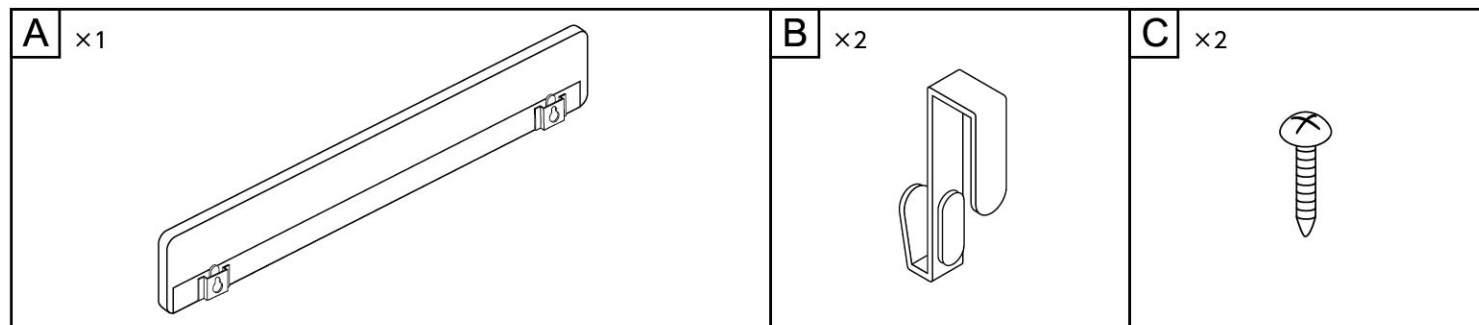

Over-the-door Hook Hanger Ply

PRODUCT NUMBER 02316:BE 02317:BR

Thank you for purchasing this item from Yamazaki Inc. Please refer to the following instructions before using the product.
Please use it properly, and take good care of it.

Fitting instructions

1. How to Attach to a Door

Following the chart below, attach the two door hooks provided to the back of the product. Push the hooks from the top to the bottom of the pads and hang them on a door.

2. How to attach to the wall

When attaching the product to a wall, first screw the two wooden screws provided into the wall the same distance apart as the holes on the back of the product. (When doing so, leave about 5mm of each screw sticking out of the wall)