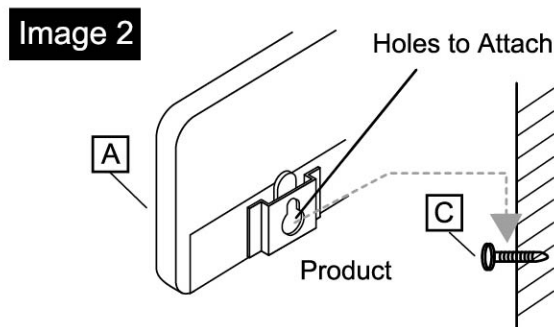

Fitting instructions

1. How to Attach to a Door

Following the chart below, attach the two door hooks provided to the back of the product. Push the hooks from the top to the bottom of the pads and hang them on a door.

- ※ Hang the product gently to avoid damaging the door
- ※ Take care that it does not hinder the opening and closing of the door

COMPATIBLE DOORS

- The thickness of doors, folding doors must be approx. 2.7 to 3.6 cm.
- There must be at least 3mm of open space between the door and the upper wall
- *This product is suited to work with standard size doors
- *Do not use this product on glass doors

2. How to attach to the wall

When attaching the product to a wall, first screw the two wooden screws provided into the wall the same distance apart as the holes on the back of the product. (When doing so, leave about 5mm of each screw sticking out of the wall)

Attach the product to the screws by the holes in the back and ensure that it is secure.

- ※ Test the strength of the screws and the product every once in a while; if it becomes unsteady, move it to another location.
- ※ Attach the product in a location where the screws will fit in the wall