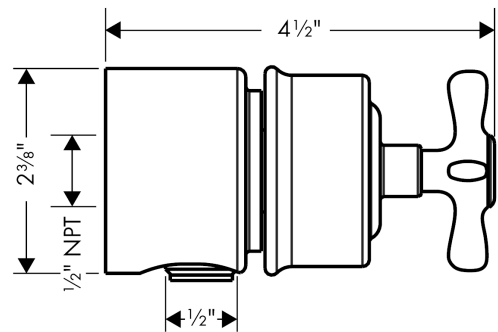

AXOR Montreux
Wall Outlet with Check Valves and Volume Control, Cross Handle
Finishes : **brushed nickel** Part no. : **16882821**

Description

Features

- Volume control for 1 outlet

Product image

Scale drawing

AXOR Montreux
Wall Outlet with Check Valves and Volume Control, Cross Handle
Finishes : **brushed nickel** Part no. : **16882821**

Exploded drawing

Year of production: >06/06

AXOR Montreux
Wall Outlet with Check Valves and Volume Control, Cross Handle
 Finishes : **brushed nickel** Part no. : **16882821**

Spare parts list

Year of production: >06/06

Pos.	Description	Part no.	PC	PU
1	handle	16593820	0	1
2	set of screw covers, cold / hot water / neutral	97987000	0	1
3	shut off unit right closing	96350000	0	1
4	support element	98557000	0	1
5	set of non return valves DW 15	94074000	0	1
6	flat seal	97674000	0	1