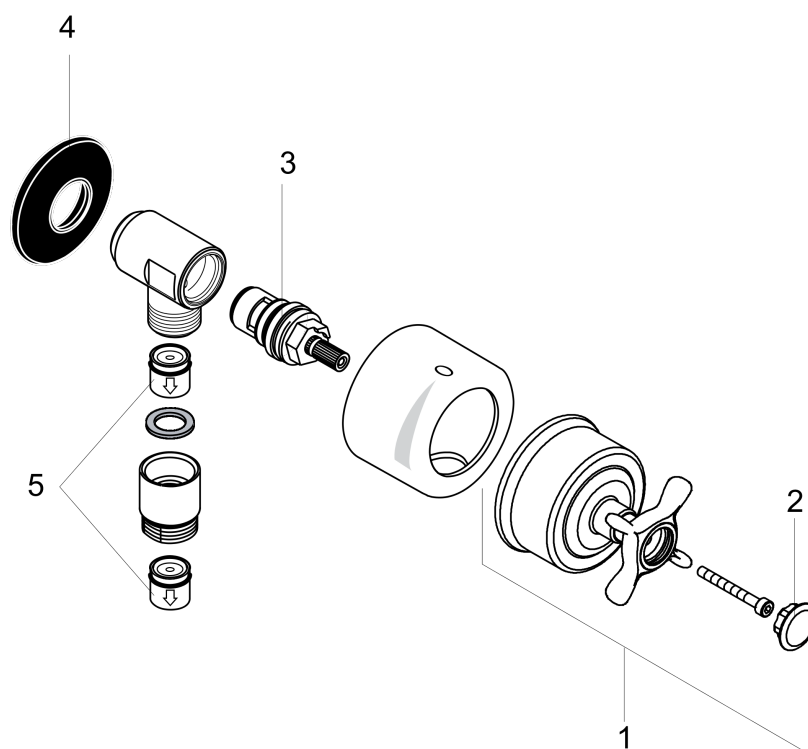

AXOR Montreux
Wall Outlet with Check Valves and Volume Control, Cross Handle
Finishes : **brushed nickel** Part no. : **16882821**

Description

Features

- Volume control for 1 outlet

Product image

Scale drawing

AXOR Montreux
Wall Outlet with Check Valves and Volume Control, Cross Handle
Finishes : **brushed nickel** Part no. : **16882821**

Exploded drawing

Year of production: >06/06

AXOR Montreux
Wall Outlet with Check Valves and Volume Control, Cross Handle
 Finishes : **brushed nickel** Part no. : **16882821**

Spare parts list

Year of production: >06/06

Pos.	Description	Part no.	PC	PU
1	handle	16593820	0	1
2	set of screw covers, cold / hot water / neutral	97987000	0	1
3	shut off unit right closing	96350000	0	1
4	support element	98557000	0	1
5	set of non return valves DW 15	94074000	0	1
6	flat seal	97674000	0	1