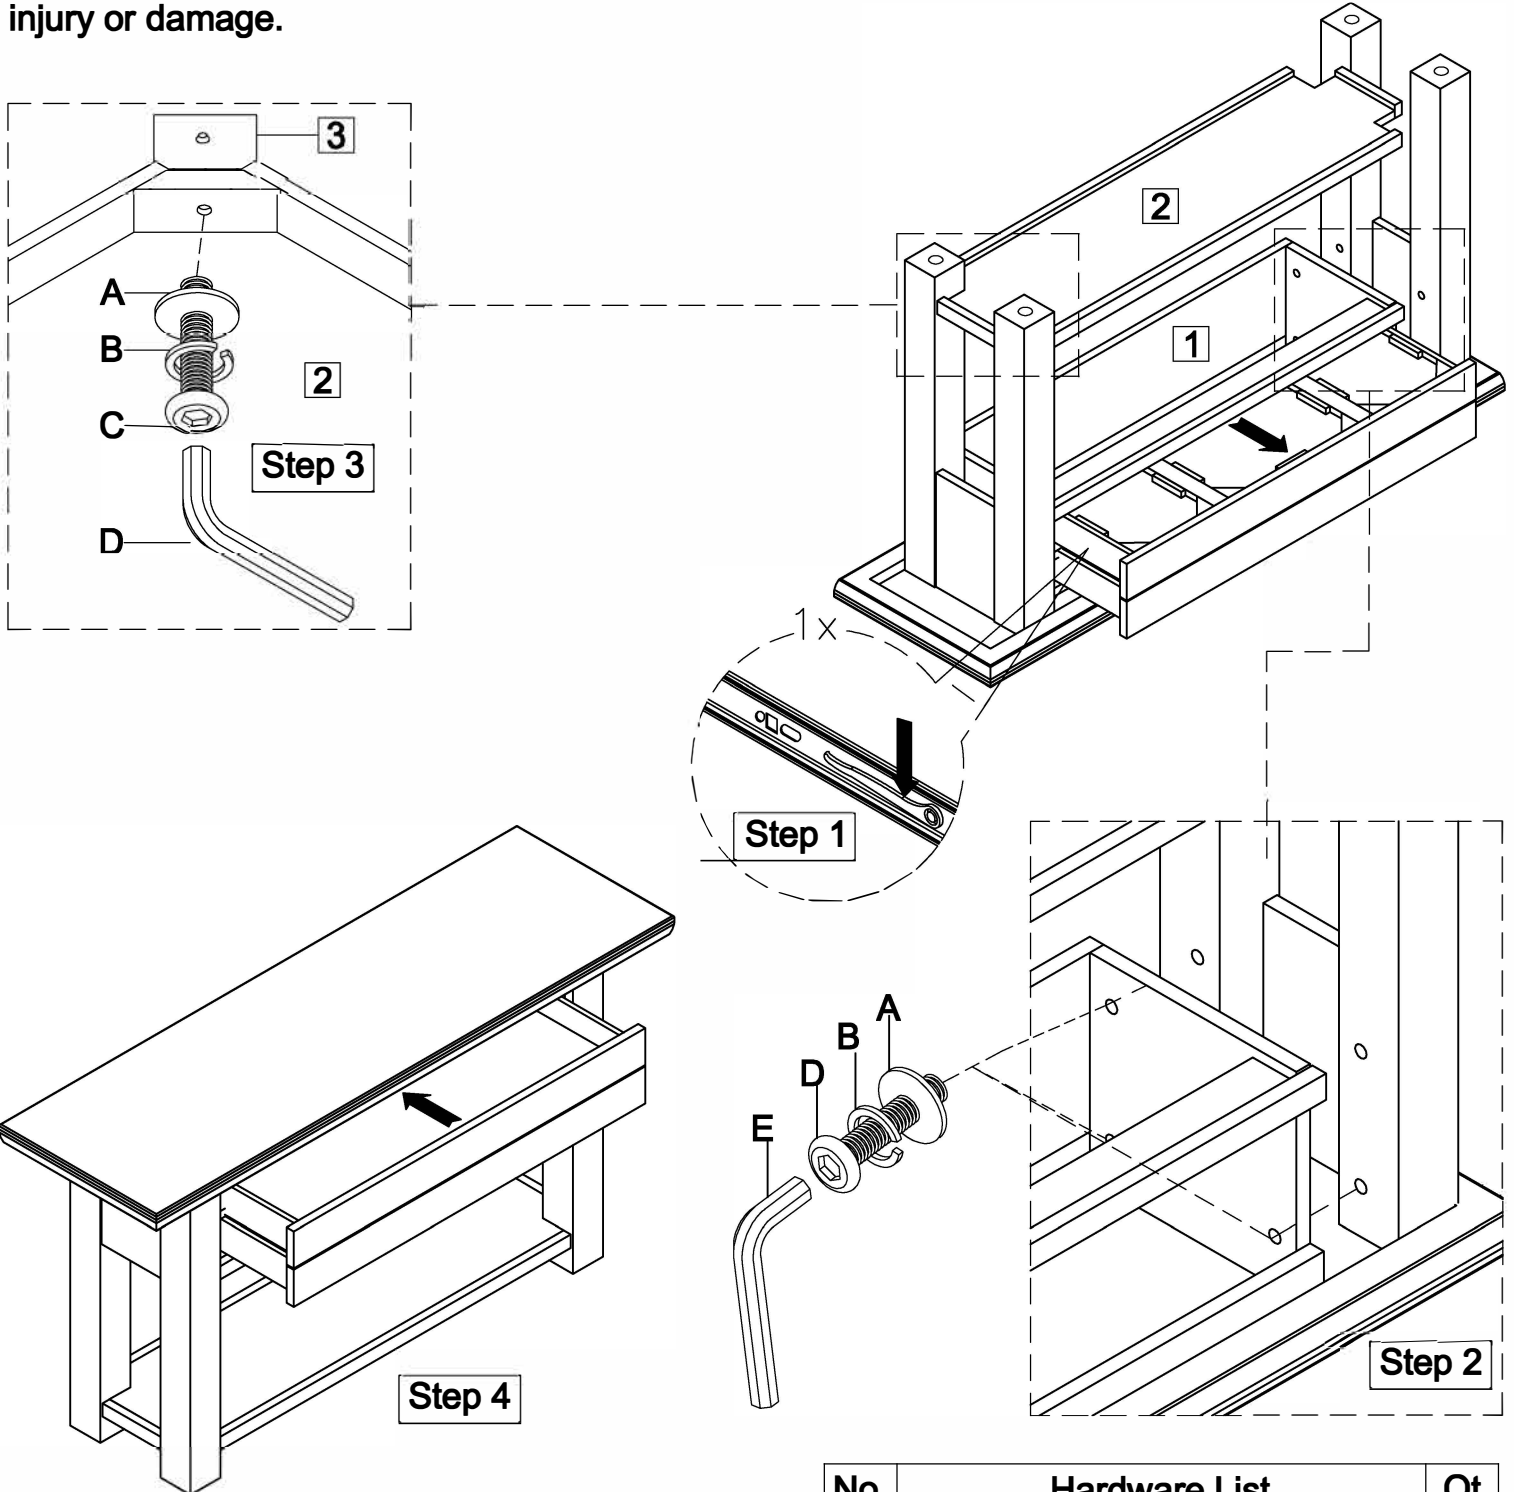

Thank you for purchasing this quality product from A.R.T. Furniture. Be sure to check all packing material for parts which may have come loose inside the carton during shipment. Identify and count all parts and compare with the parts list below.

Note: Some furniture is heavy, it is recommended that two people assembly this item to avoid injury or damage.

Parts List			
1		Table Top	1
2		Connecting Plate	1
3		Table Legs	2

No.	Hardware List		Qt.
A		$\frac{5}{16}$ " Flat Washer	12
B		$\frac{5}{16}$ " Lock Washer	12
C		$\frac{5}{16}$ " x 1- $\frac{1}{2}$ " Bolt	8
D		$\frac{5}{16}$ " x 1- $\frac{3}{4}$ " Bolt	4
E		4mm Allen Wrench	1