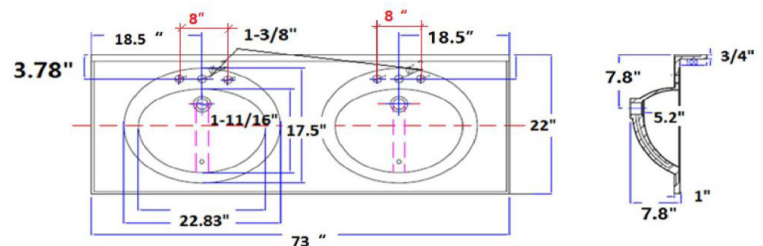

73" Cultured Marble Double Vanity Top  
Solid White

SPECIFICATIONS

MATERIAL:	Cultured Marble
TOOLS NEEDED FOR INSTALLATION:	100% Silicone
ASSEMBLED DIMENSIONS:	11.74 in H x 73 in W x 22 in D
ASSEMBLED WEIGHT:	98.5 lbs
NUMBER OF MOUNTING HOLES:	3
BOWL MATERIAL:	Cultured Marble
BACK SPLASH INCLUDED:	Yes
NUMBER OF BOWLS:	2
BOWL DIMENSIONS:	5.63 in H x 12.4 in W x 18.7 in D
BOWL SHAPE:	Oval
SINK THICKNESS:	0.98in
MOUNTING TYPE:	Integrated
OVERFLOW HOLE:	Yes
VANITY TOP COLOR:	Solid White
FAUCET TYPE:	Widespread