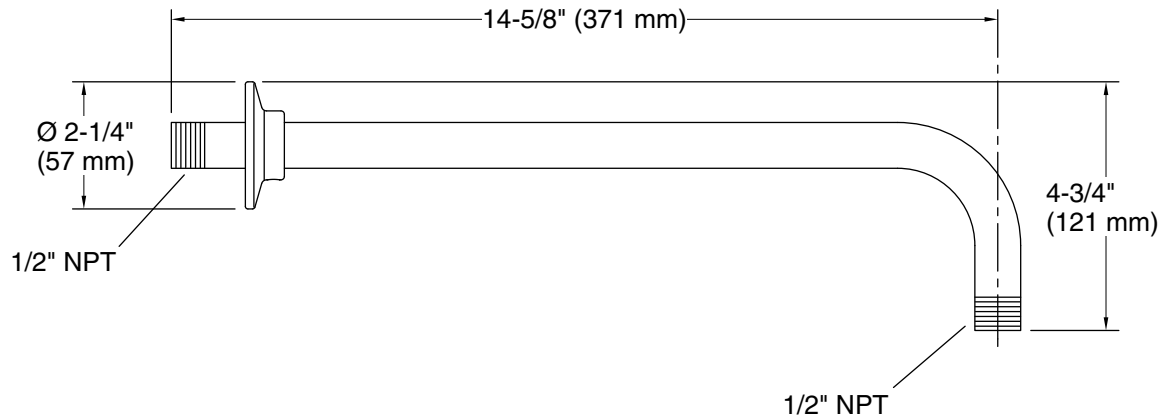

Material

- Brass
- KOHLER finishes resist corrosion and tarnishing

Installation

- 1/2" -14 NPT connection
- Wall-mount

Codes/Standards

None Applicable

KOHLER® Faucet Lifetime Limited Warranty

See website for detailed warranty information.

Technical Information

All product dimensions are nominal.

Spout:

Notes

Install this product according to the installation instructions.