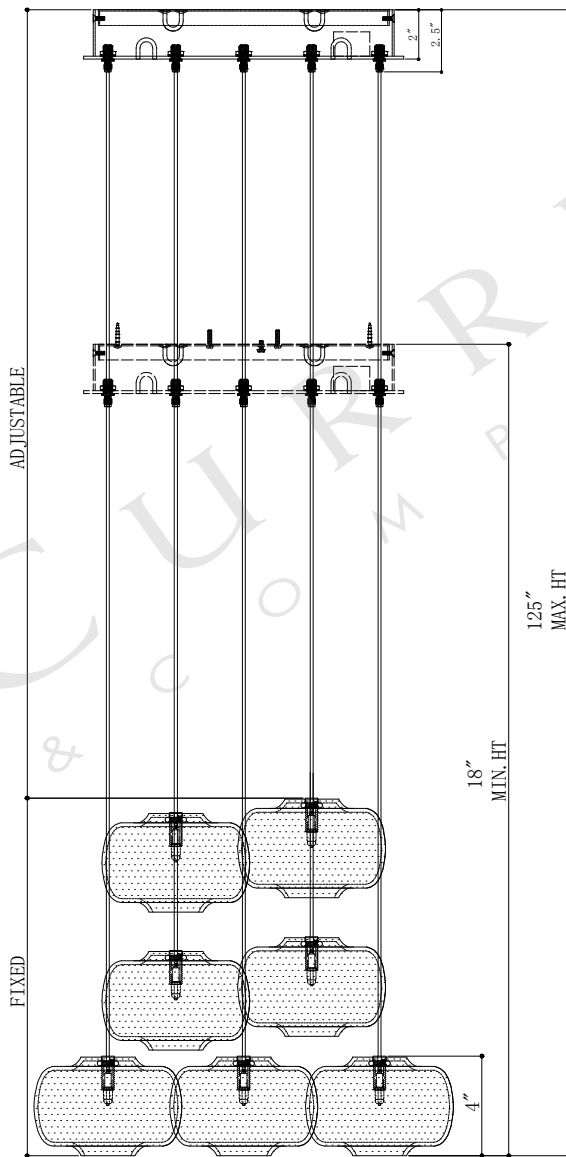

13"DIA*2.5"H.CANOPY
 11.75"DIA*0.75"H MOUNTING
 PLATE COVER
 6"DIA*4"H.SHADE

TOP VIEW

CANOPY DETAIL

FRONT VIEW