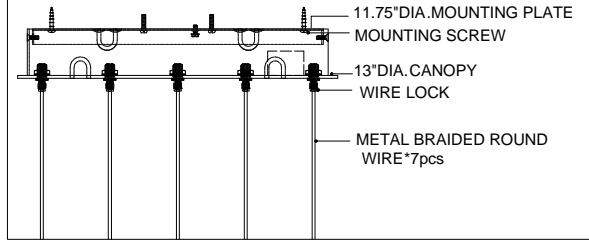

13"DIA*2.5"H.CANOPY
 11.75"DIA*0.75"H MOUNTING
 PLATE COVER
 6"DIA*4"H.SHADE

TOP VIEW

CANOPY DETAIL

FRONT VIEW