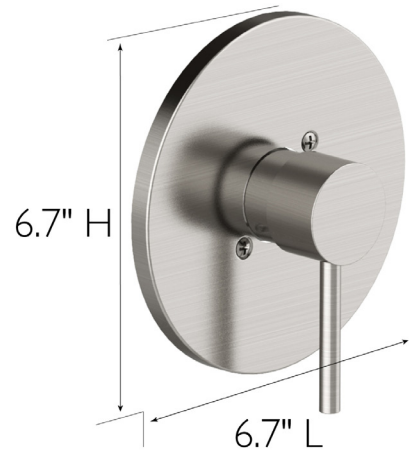

Eastport II Single Handle Valve Trim with Valve Satin Nickel

SPECIFICATIONS

MATERIAL:	Zinc/Brass
DIMENSIONS:	6.7" H x 6.7" L
WEIGHT:	1 lbs.
PVD FINISH:	No
ESCUTCHEON INCLUDED:	Yes
VALVE INCLUDED:	Yes
PRESSURE BALANCED VALVE:	Yes
TUB SPOUT DIVERTER INCLUDED:	No