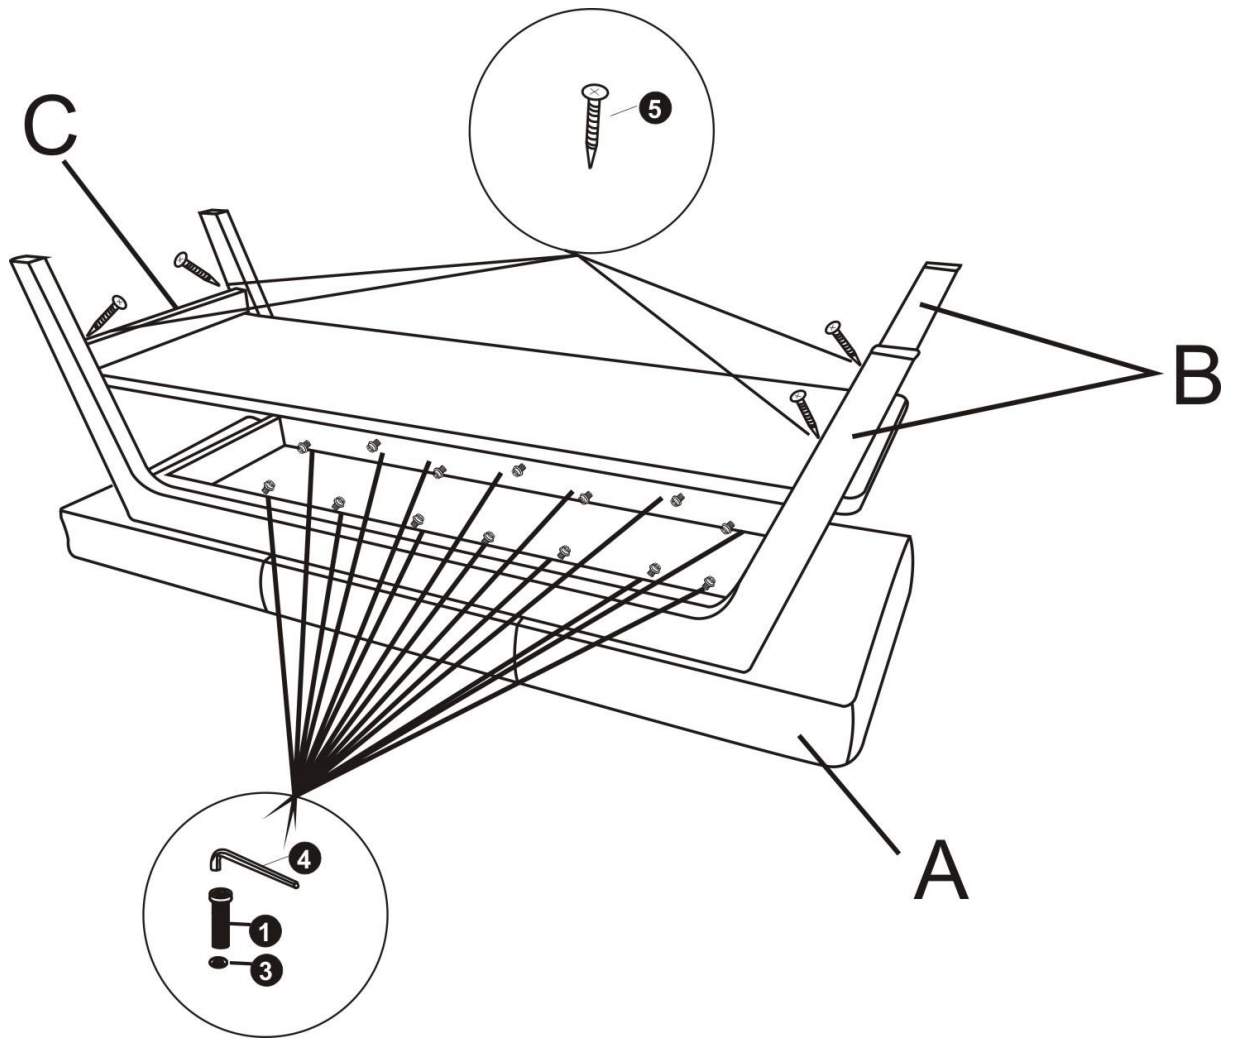

5

SELF-TAPPING SCREW
Φ3.5*40MM
QTY 4

NEED HELP? For help with assembly or if you are missing a part,
Please call customer service at 1-866-518-0120 ext. 262 (9 am to 4 pm EST)

ASSEMBLY

STEP 1

Attach the Stretcher (C) to Shelf (D) with Allen Key Screws (2).
Use Allen Key (4) to tighten.
Do not over-tighten.

ASSEMBLY

STEP 2

Attach the Legs (B) to Seat (A) with Allen Key Screws (1) and Washers (3) .
Use Allen Key (4) to tighten. Do not over-tighten.
Attach the Stretchers (C) to Legs (B) with Self-tapping screws (5).
Fully tighten the Self-tapping screws (5).