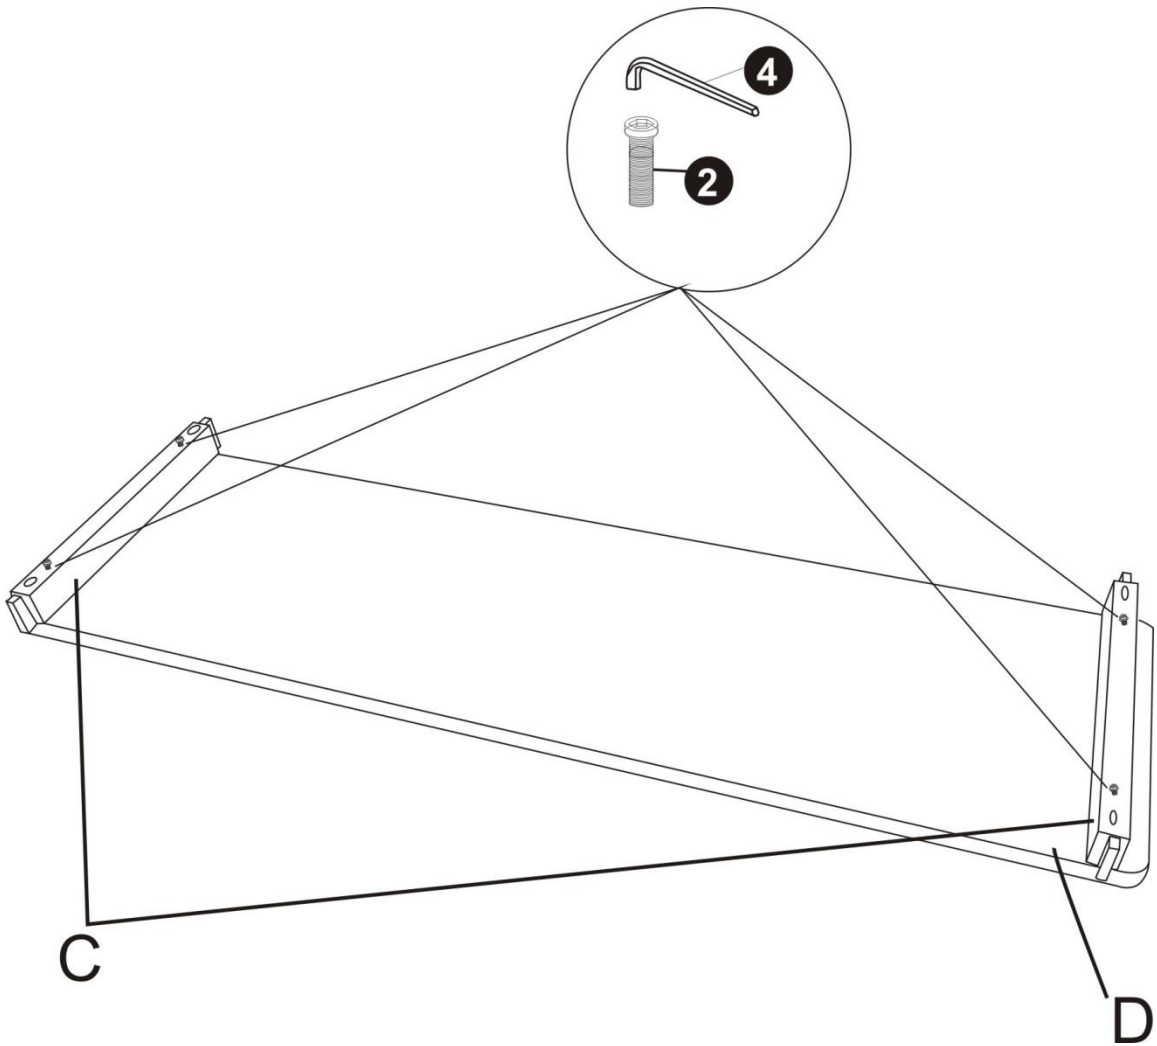

5

SELF-TAPPING SCREW
Φ3.5*40MM
QTY 4

NEED HELP? For help with assembly or if you are missing a part,
Please call customer service at 1-866-518-0120 ext. 262 (9 am to 4 pm EST)

ASSEMBLY

STEP 1

Attach the Stretcher (C) to Shelf (D) with Allen Key Screws (2).
Use Allen Key (4) to tighten.
Do not over-tighten.

ASSEMBLY

STEP 2

Attach the Legs (B) to Seat (A) with Allen Key Screws (1) and Washers (3) .
Use Allen Key (4) to tighten. Do not over-tighten.
Attach the Stretchers (C) to Legs (B) with Self-tapping screws (5).
Fully tighten the Self-tapping screws (5).