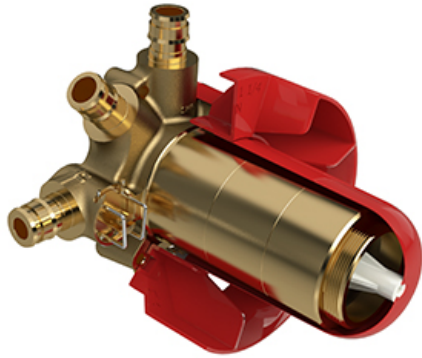

3-way Type T/P coaxial valve rough without cartridge
EXPANSION PEX
R45-EX

Specifications

Descriptions

- TXX45XX or TXX47XX trim required to complete
- Service valves
- Rough only
- Three 1/2" outlets EXPANSION PEX
- 1/2" inlet EXPANSION PEX
- Test cap

Available colors

- :

Certifications

- CSA B125.1
- ASME A112.18.1
- ASSE 1016
- CMR248 Approval

UPC®

Sizes, models and finishes may differ from thoses presented.

Warranty

This **Riobel Inc.** product you have purchased carries a Limited Lifetime Warranty on the chrome, PVD finish, blacks and all working parts and is guaranteed from the initial purchase date against all manufacturing defects. All other finishes, including plastic components, are guaranteed for one year. All electric and/or electronic parts are covered by a 5-year limited warranty.

Customer Service

Ontario, West Canada : 888-287-5354 Quebec, Maritimes, United States : 866-473-8442