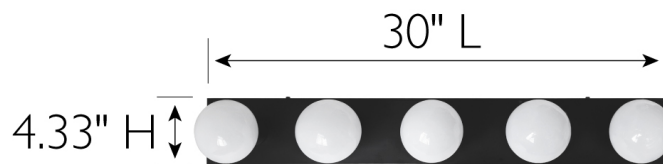

5-Light Indoor Dimmable Vanity Light Matte Black

2" Depth Without Bulb

SPECIFICATIONS

MOUNTING:	Wall Mount	LED BRIGHTNESS (LUMENS):	N/A
SLOPED CEILING ADAPTABLE:	No	LED COLOR CORRELATED TEMPERATURE (CCT):	N/A
LAMP TYPE 1:	Maximum 60W Medium Base Bulb	LED COLOR RENDERING INDEX (CRI):	N/A
BULB INCLUDED:	No	LED EFFICACY:	N/A
WATTS PER BULB:	60W	LED AVERAGE RATED LIFE:	N/A
TOTAL WATTAGE:	300W	ENERGY EFFICIENT:	No
DIMMABLE:	Yes	LIGHTING AMPS:	2.5
MATERIAL CONSTRUCTION:	Iron	VOLTAGE:	120V
ASSEMBLED DIMENSIONS:	4.33" H x 30" L x 2" D		
WEIGHT:	3.5 lbs.		
BACKPLATE DIMENSIONS:	4.33" H x 30" W x .80" D		
CANOPY/PLATE DIMENSIONS:	N/A		
GLASS/SHADE DIMENSIONS:	N/A		
GLASS/SHADE MATERIAL:	N/A		
GLASS/SHADE TYPE:	N/A		
GLASS/SHADE COLOR:	N/A		