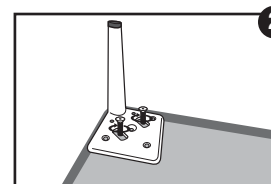

SOFA

Screw the bolts in with your hand.