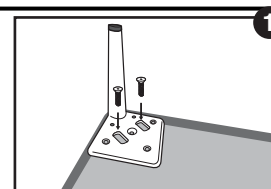

SOFA

Screw the bolts in with your hand.