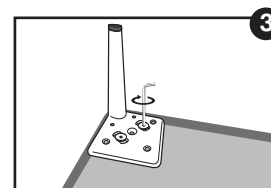

Tighten the bolts firmly using the Allen key.