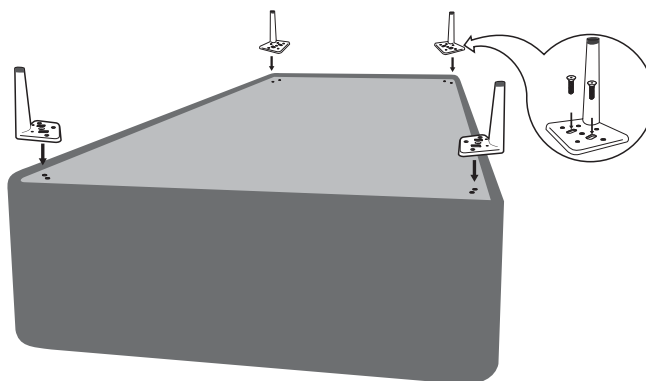

ITEM NAME/NOM D'ITEM: BLISS CHAISE SECTIONAL

ITEM #/NO. ITEM: 110370/110371/110372/1110373

PARTS LIST/LISTE DES PIÈCES

1	2	3
X4	X8 5/16 X 1.5" ALLEN BOLT FLAT HEAD	X1 ALLEN KEY

ASSEMBLY INSTRUCTIONS/INSTRUCTIONS D'ASSEMBLAGE

CHAISE

1	2	
X4	X8 5/16 X 1.5" ALLEN BOLT FLAT HEAD