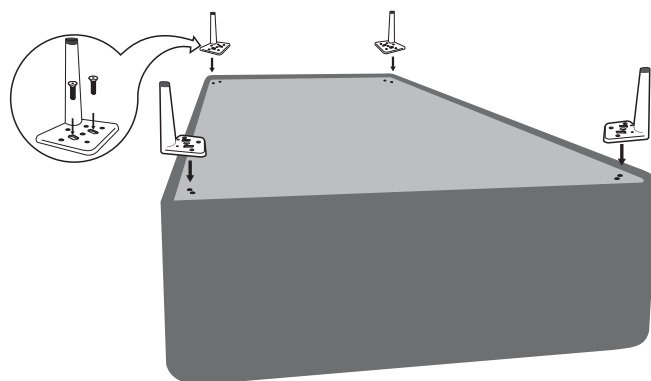

SOFA

Screw the bolts in with your hand.

Tighten the bolts firmly using the Allen key.