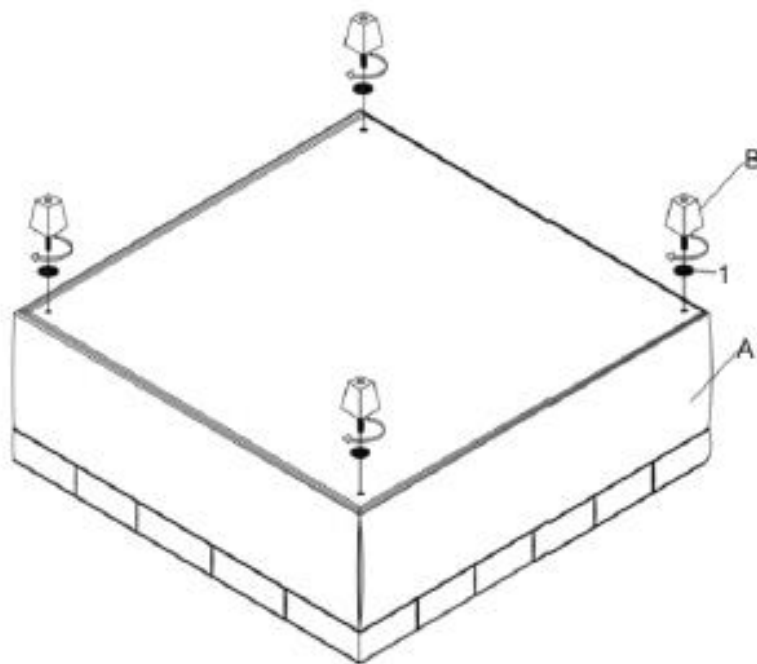

WASHER
QTY 4

Step 1

1. Place Ottoman (A) upside down on a flat, smooth surface.
2. Attach Feet (B) and Washers (I) to each corner.

Step 2

1. Turn Ottoman right side up.
2. Make sure both left and right safety latches are in the locked position when the top is raised.