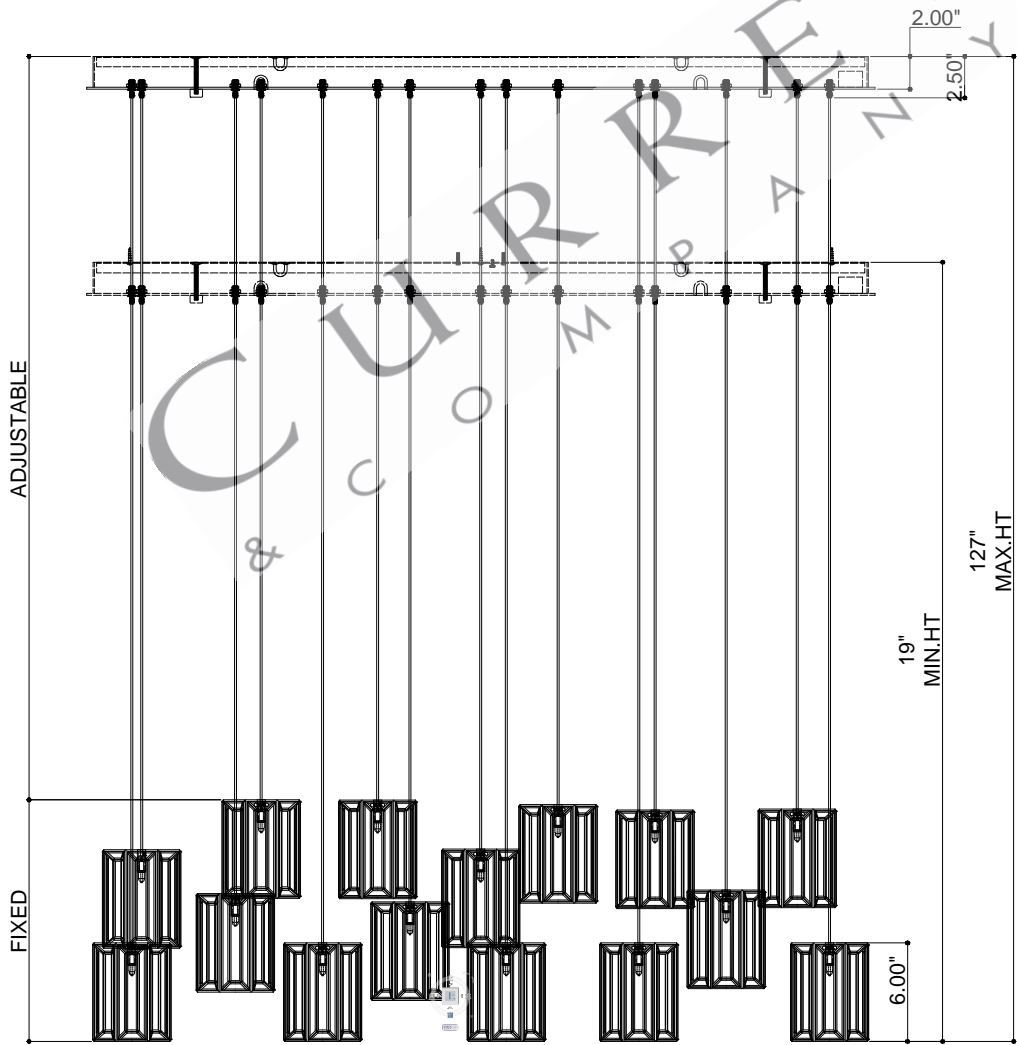

CANOPY DETAIL

- 10.75"W*46.75"L*0.75"H. MOUNTING PLATE COVER
- 12"W*48"L*2.5"H. CANOPY
- 5.5"DIA*6.0"H. SHADE

TOP VIEW

FRONT VIEW