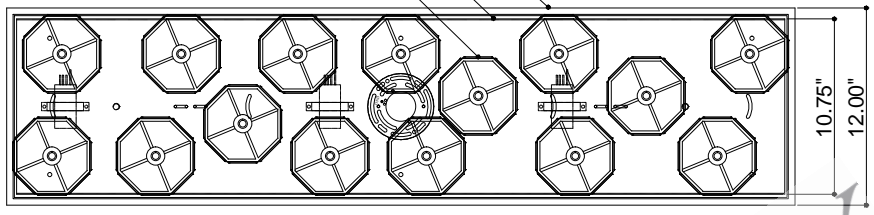

CANOPY DETAIL

- 10.75"W*46.75"L*0.75"H. MOUNTING PLATE COVER
- 12"W*48"L*2.5"H. CANOPY
- 5.5"DIA*6.0"H. SHADE

TOP VIEW

FRONT VIEW