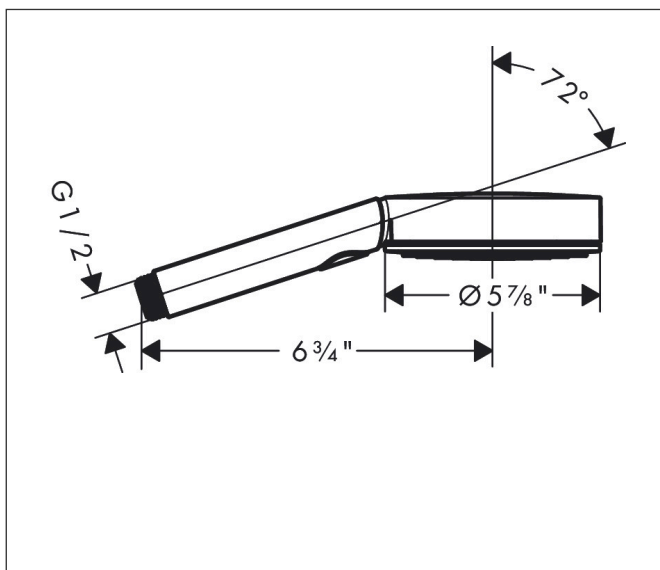

Drawing

Technology

Spray Types