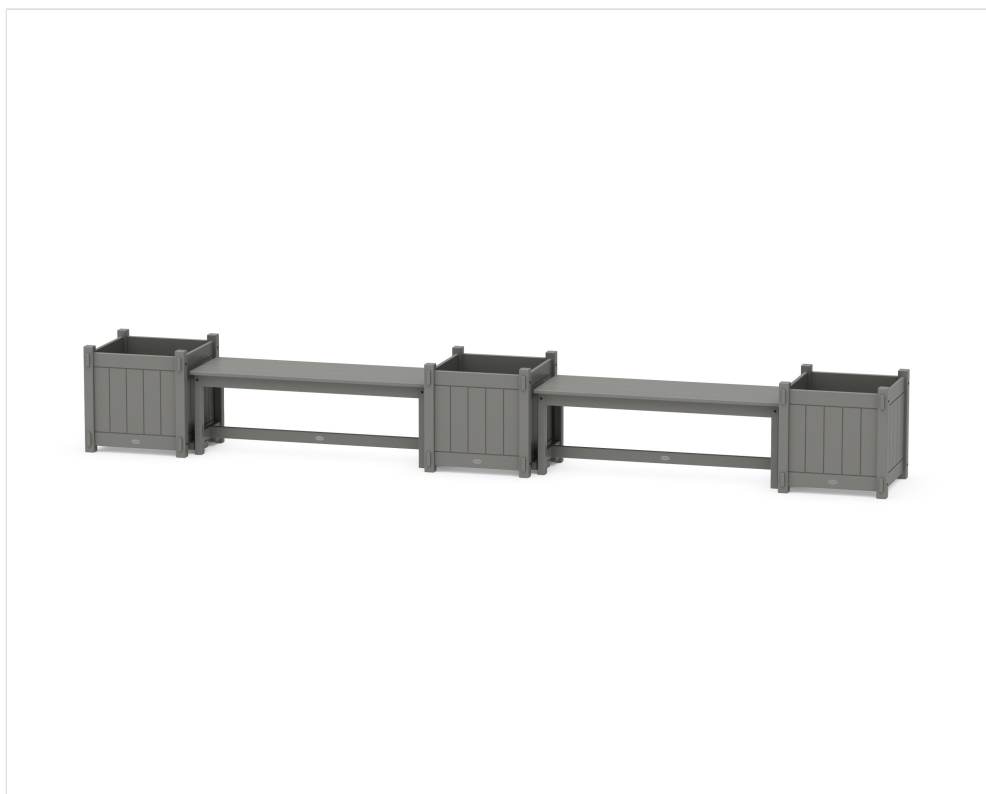

POLYWOOD®

Sustainable Outdoor Furniture

CLIMATETUFF™
MATERIALS

COLORSTAY™
TECHNOLOGY

MADE IN
THE USA

CONSCIOUSLY
CRAFTED

48'' Vineyard Straight Double Planter Bench Set - Large

BRAND | POLYWOOD®

COLLECTION | Vineyard

SKU | PWS3018-1

SET WEIGHT + DIMENSIONS

Overall Set Weight	207.5 lbs
Recommended Minimum Space (Based on pictured configuration)	92.0'' W x 21.0'' H x 92.0'' D

INDIVIDUAL ITEM DIMENSIONS

Qty	NAME	SKU	DIMENSIONS (W x H x D)
2	48'' Planter Bench	BNP48	48.0'' x 16.75'' x 16.38''
3	Vineyard Large Square Planter Box	6311S	21.53'' x 21.0'' x 20.73''
4	Modular Planter Connection Block	P15675	1.5'' x 4.0'' x 12.5''