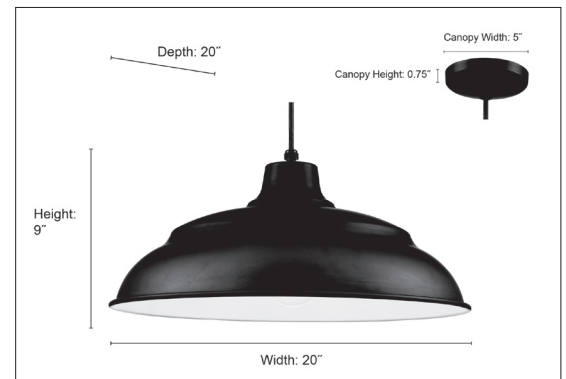

RALWHC20 FINISH

- SB - Satin Black

DIMENSIONS

Width	20"
Height	9"
Depth	20"
Canopy Width	5"
Canopy Height	0.75"
Wire	144"
Weight	3.18 lbs

MATERIAL

Aluminum

LAMPING

# Bulbs	1-Medium
Bulb Base	Medium (E26)
Watts per Bulb	100W
Voltage	120V
Total Wattage	100W
Bulbs Included	No

CERTIFICATION

ETL Listed	Damp Location

WARRANTY

5 Year Product Warranty

ITEM NUMBER

SKU RALWHC20-SB

RALWHC20-SB

Compatible Goose Necks and Accessories

- Compatible with wire guard: RWG20

Note: All finishes on outdoor lighting must be properly maintained and treated. Therefore, we suggest cleaning with a regular application of finish preserving & renewing products such as Rejuvenate.