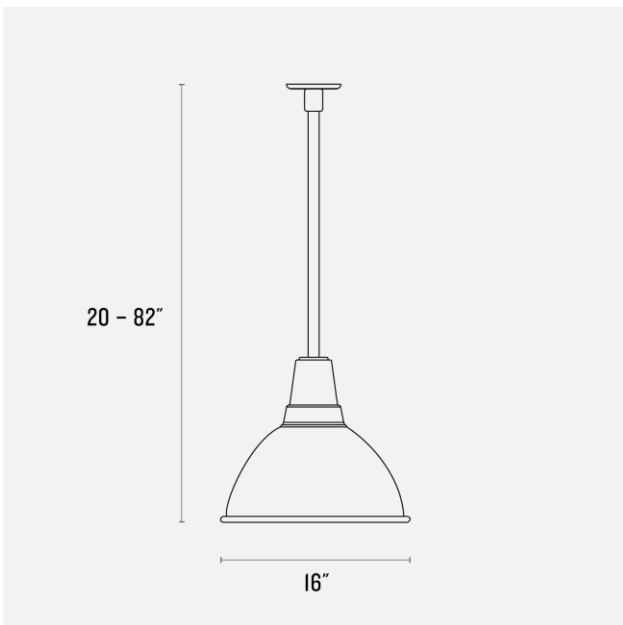

Color Options

Black
(BK)

White
(WT)

Cage Options

Black
(BK)