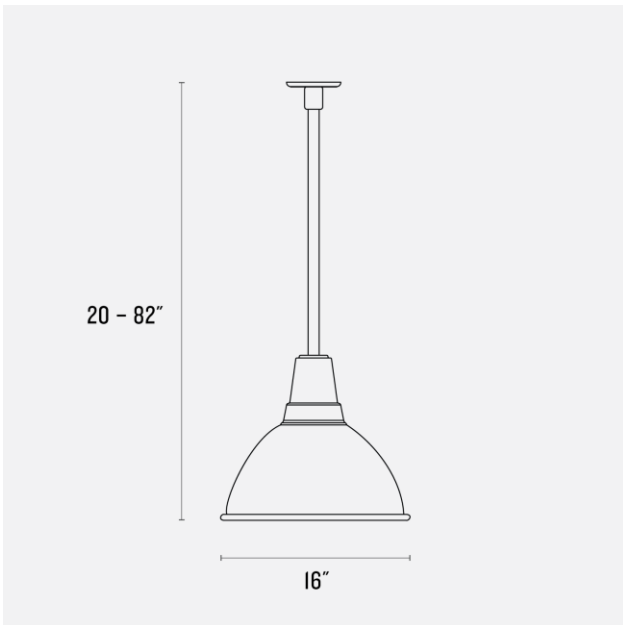

SCHOOLHOUSE

Factory 7 Rod Pendant

Application: Pendant

Product Origin: Processed and assembled in Portland, Oregon using ethically-sourced domestic and global components.

UL Listed: Yes

Max Wattage: 150 W

Voltage: 120/220V

Location Rating: Damp

Dimensions:

Diameter: 16"

Canopy Width: 4.75"

Materials: Steel

Details:

- Factory Black and Factory White feature a white interior
- Fixture length includes cage if one is selected

One year guarantee

Product Origin: Processed and assembled in Portland, Oregon using ethically-sourced domestic and global components.

UL Listed: Yes

Wattage: 13 W

Voltage: 120 Volts

Location Rating: Damp

Dimensions:

Diameter: 16"
Canopy Width: 4.75"

Materials: Steel

Details:

- No bulb required - Includes a self-contained LED module
- Factory Black and Factory White feature a white interior
- Fixture length includes cage if one is selected

Brightness: 910 Lumens