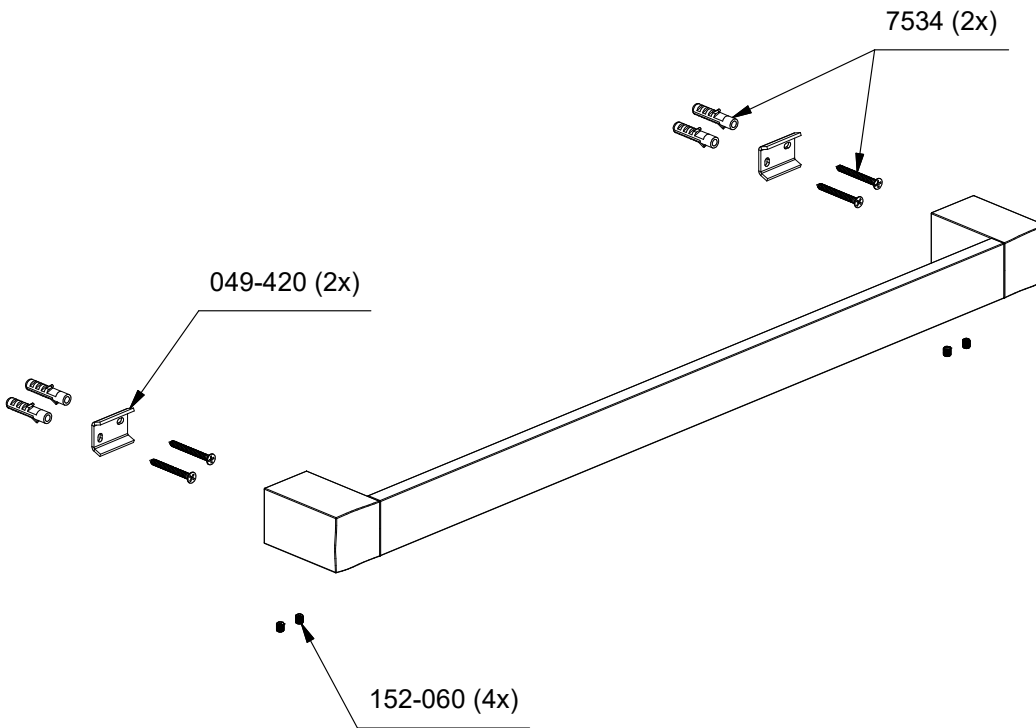

RF5
Reflet
60 cm (24") towel bar

*Sizes, models and finishes may differ from those presented.

***Finish determined by Suffix**

Finish	Description
C	Chrome
BN	Brushed Nickel
BG	Brushed Gold
BC	Brushed Chrome

TOOL :

505-025 (Allen key 2.5mm)