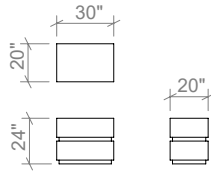

30 INCH NIGHTSTAND
ELT23-002