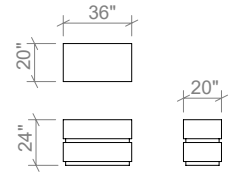

36 INCH NIGHTSTAND
ELT23-058