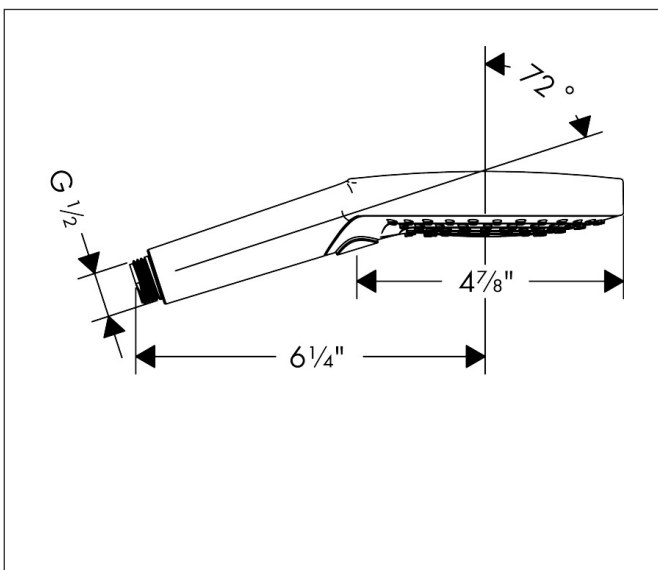

Brand AXOR
 Art. Name **AXOR ShowerSolutions** Handshower 120 3-jet, 2.5 GPM
 Art. Nr. 26053821
 Surface brushed nickel
 Pos. 1

Product Picture

Drawing

Features

- Spray modes: PowderRain, Rain, Whirl
- 87 no-clog spray channels
- Select button for comfortable alternation of spray modes
- Flow: 2.5 GPM (9.5 L/Min)