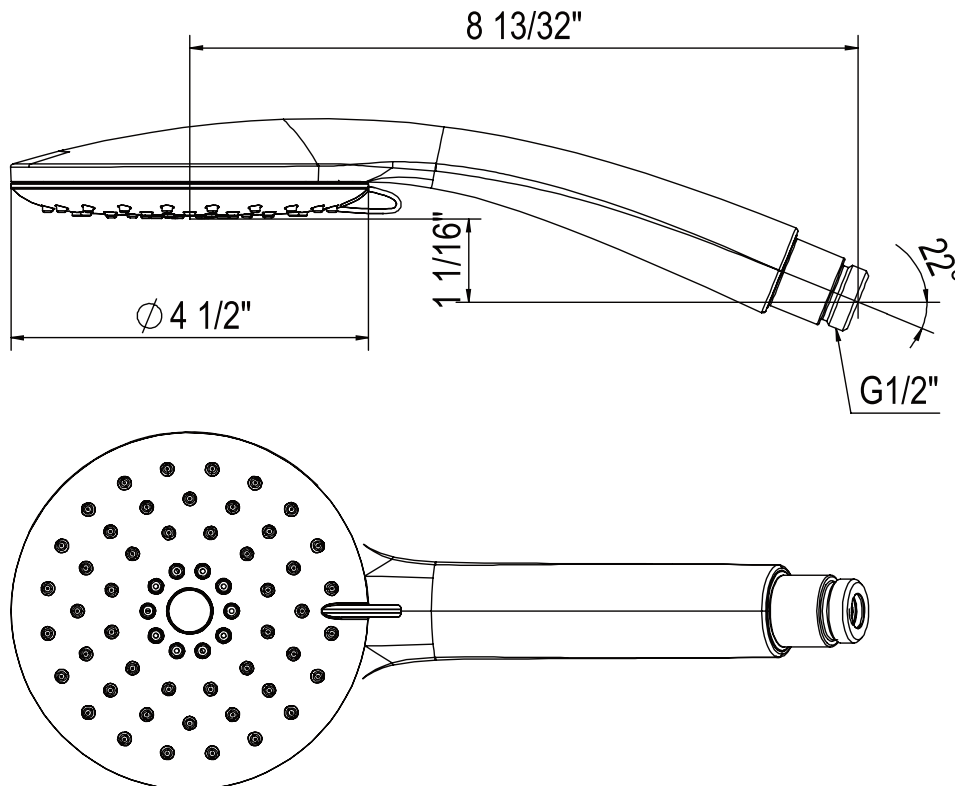

SPECIFICATIONS

DESCRIPTION

- Complements Tenerife™ collection and other transitional designs
- 3-function spray patterns
  - Rain
  - Rain/Massage
  - Massage
- 1/2" male connection
- Matches: 310127 Shower Bar

FLOW

- 1.75 GPM at 60 PSI (CEC compliant)

WARRANTY

- Most products or parts carry "Limited Warranties" against manufacturing defects. For US customers please visit houseofrohl.com/support and for Canadian customers please visit houseofrohl.ca/support for complete product and finish warranty.

3-Function 5" Handshower

MODELS: 50126HS3

For warranty or additional information, contact:

U.S.A.
houseofrohl.com/support
1-800-777-9762

QUEBEC / MARITIMES / WESTERN CANADA
houseofrohl.ca/support
1-866-473-8442

ONTARIO
houseofrohl.ca/support
1-800-287-5354