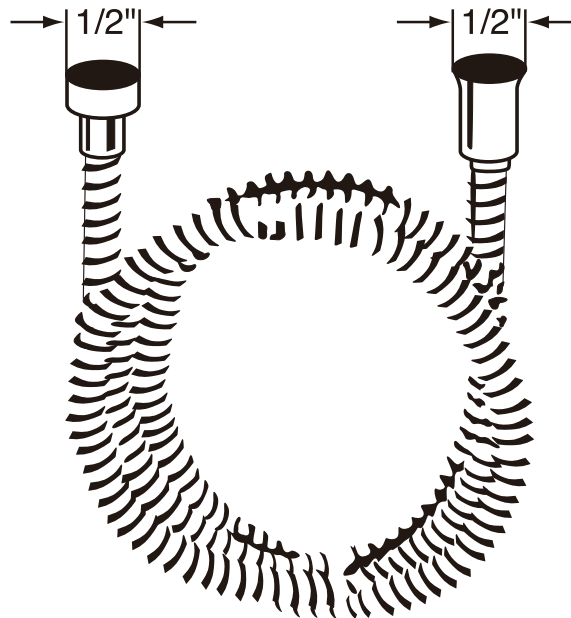

For warranty or additional information, contact:

U.S.A.
houseofrohl.com/support
1-800-777-9762

QUEBEC / MARITIMES / WESTERN CANADA
houseofrohl.ca/support
1-866-473-8442

ONTARIO
houseofrohl.ca/support
1-800-287-5354

Riobel

PERRIN & ROWE
LONDON

victoria ⊕ albert®

ROHL