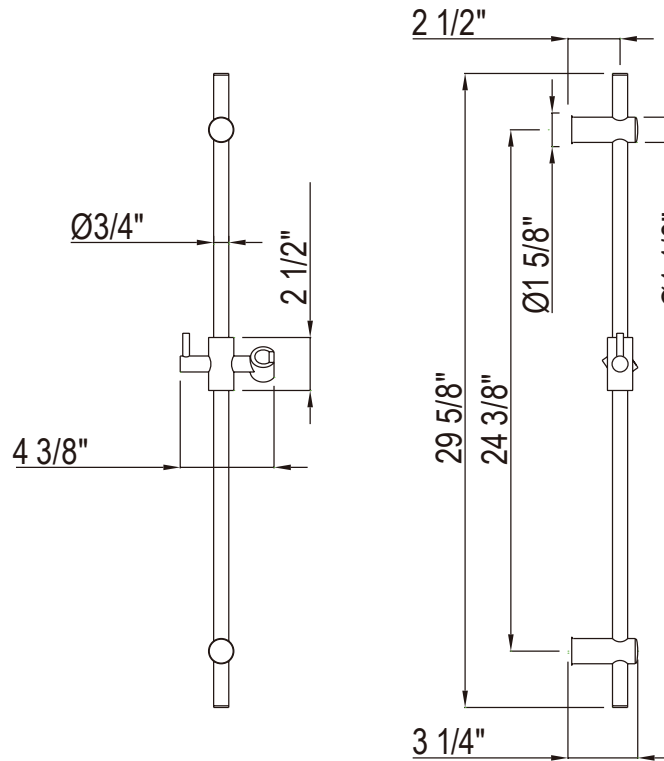

ESPECIFICACIONES

DESCRIPCIÓN

- Fabricación en latón
- Longitud de 29 5/8"
- Soporte de parada para regadera de mano deslizante
- La longitud no se puede reducir

GARANTÍA

- La mayoría de los productos o piezas cuentan con "Garantías Limitadas" por defectos de fabricación. A los clientes en EE. UU. se les recomienda visitar houseofrohl.com/support y a los clientes en Canadá, houseofrohl.ca/support, para consultar las condiciones completas de la garantía de los productos y acabados.

Barra deslizante moderna

Ducha de Spa ROHL

MODELOS: 1650

For warranty or additional information, contact:

US Customers

U.S.A.
houseofrohl.com/support
1-800-777-9762

QUEBEC / MARITIMES / WESTERN CANADA
QUÉBEC / MARITIMES / OUEST CANADIEN
QUEBEC / MARITIMOS / CANADA OCCIDENTAL
houseofrohl.ca/support
1-866-473-8442

Canadian Customers

ONTARIO
houseofrohl.ca/support
1-800-287-5354