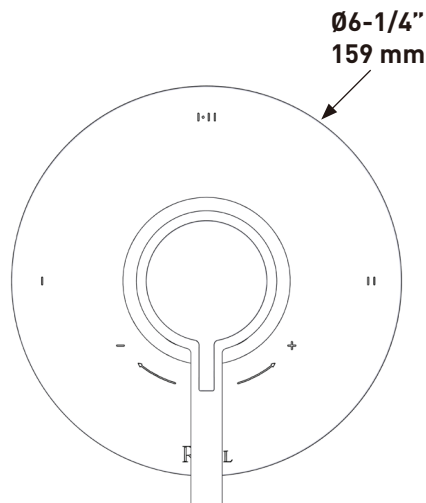

For warranty or additional information, contact:

US Customers

U.S.A.
houseofrohl.com/support
1-800-777-9762

Canadian Customers

QUEBEC / MARITIMES / WESTERN CANADA
QUÉBEC / MARITIMES / OUEST CANADIEN
QUEBEC / MARITIMOS / CANADA OCCIDENTAL
houseofrohl.ca/support
1-866-473-8442

ONTARIO
houseofrohl.ca/support
1-800-287-5354

Riobel

PERRIN & ROWE
LONDON

victoria ⊕ albert®

ROHL