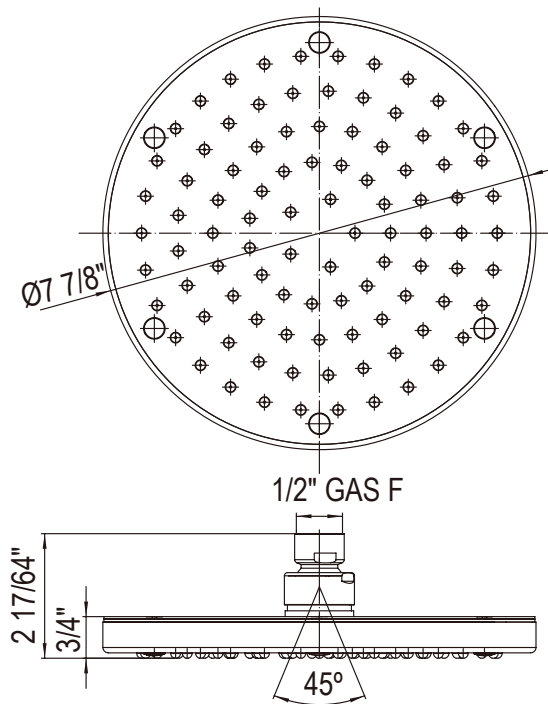

For warranty or additional information, contact:

U.S.A.
houseofrohl.com/support
1-800-777-9762

QUEBEC / MARITIMES / WESTERN CANADA
houseofrohl.ca/support
1-866-473-8442

ONTARIO
houseofrohl.ca/support
1-800-287-5354