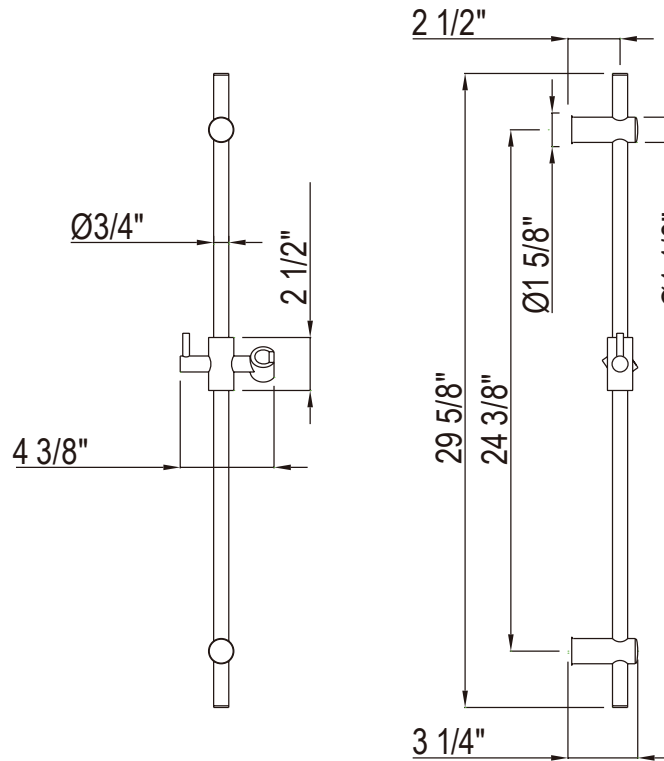

SPECIFICATIONS

DESCRIPTION

- Brass construction
- 29 5/8" length
- Sliding handshower parking bracket
- Length may not be cut down

WARRANTY

- Most products or parts carry "Limited Warranties" against manufacturing defects. For US customers please visit houseofrohl.com/support and for Canadian customers please visit houseofrohl.ca/support for complete product and finish warranty.

Modern Slide Bar

ROHL Spa Shower

MODELS: 1650

For warranty or additional information, contact:

U.S.A.
houseofrohl.com/support
1-800-777-9762

QUEBEC / MARITIMES / WESTERN CANADA
houseofrohl.ca/support
1-866-473-8442

ONTARIO
houseofrohl.ca/support
1-800-287-5354