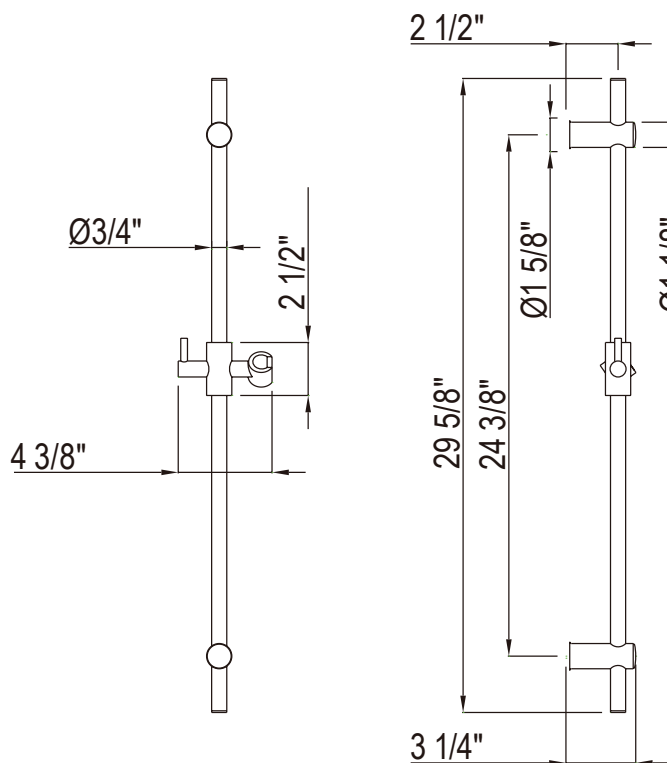

SPÉCIFICATIONS

DESCRIPTION

- Fabrication en laiton
- Longueur de 29 5/8 po
- Support de douche à main coulissant
- La barre ne peut être raccourcie

GARANTIE

- La plupart des produits ou pièces comprend des «garanties limitées» contre les défauts de fabrication. Pour les clients des États-Unis: veuillez consulter houseofrohl.com/support; Pour les clients du Canada : veuillez consulter houseofrohl.ca/support pour connaître les conditions complètes de la garantie des produits et finis.

Barre Coulissante Moderne

Douche Spa ROHL

MODÈLES : 1650

For warranty or additional information, contact:

US Customers

U.S.A.
houseofrohl.com/support
1-800-777-9762

QUEBEC / MARITIMES / WESTERN CANADA
QUÉBEC / MARITIMES / OUEST CANADIEN
QUEBEC / MARITIMOS / CANADA OCCIDENTAL
houseofrohl.ca/support
1-866-473-8442

Canadian Customers

ONTARIO
houseofrohl.ca/support
1-800-287-5354