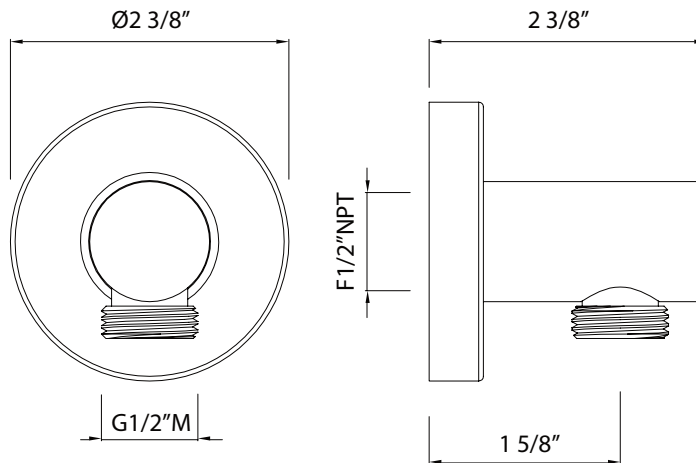

Pour la garantie ou des informations supplémentaires, contactez:

U.S.A.
houseofrohl.com/support
1-800-777-9762

QUÉBEC / MARITIMES / OUEST CANADIEN
houseofrohl.ca/support
1-866-473-8442

ONTARIO
houseofrohl.ca/support
1-800-287-5354