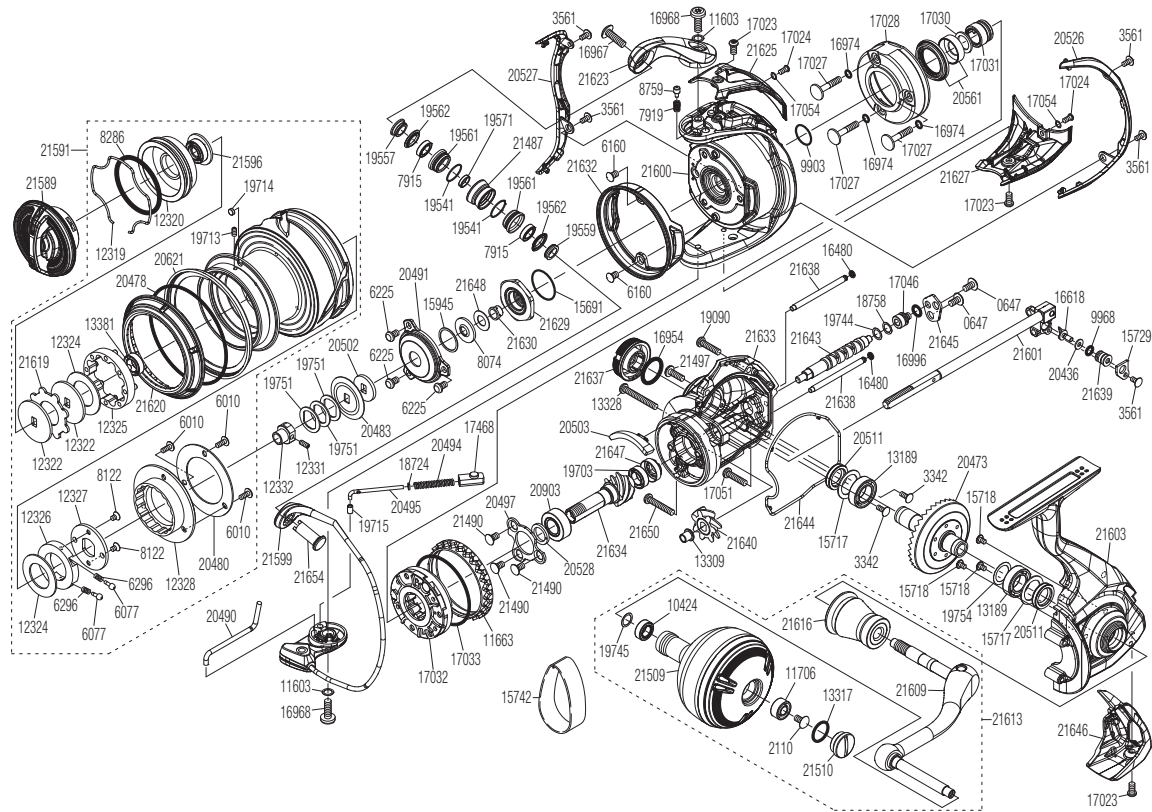

## TWIN POWER SA-RB

## TP-SW5000HG

Please note that the number of adjusting washers may not always be the same as shown in the exploded views.

(51SF41K053X)

Please note that your actions take full responsibility when you take it apart.