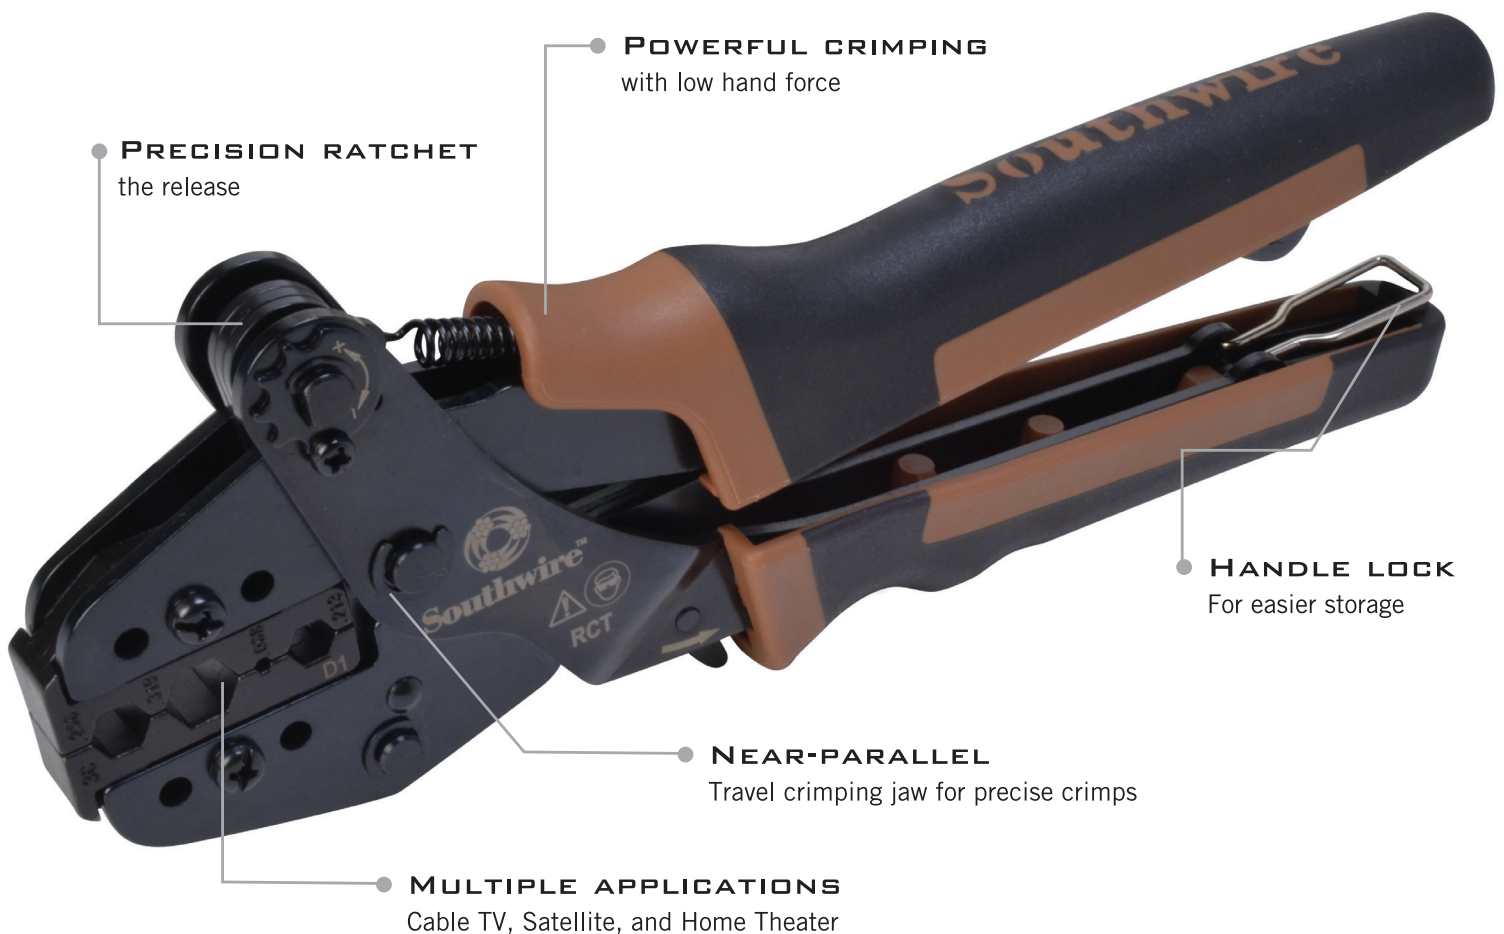

Southwire™

RCT-D1

Ratchet Crimp Tool - Coax Cable TV "F" Hex Connectors

POWER MEETS PRECISION: COMPOUND LEVERAGE DESIGN DELIVERS HIGH CRIMP FORCE WITH LOW HAND FORCE, AND NEAR-PARALLEL JAW ACTION DELIVERS PRECISION CRIMPS.

Southwire™

TOOLS & EQUIPMENT

[BUILT FOR DURABILITY.
BUILT FOR RELIABILITY.
BUILT FOR WORK.]

1-855-SWT00LS
(855-798-6657)

Scan code to see more
Southwiretools.com

Southwire™

RCT-D1

Ratchet Crimp Tool - Coax Cable TV "F" Hex Connectors

- COMPOUND LEVERAGE DESIGN - POWERFUL CRIMPING WITH LOW HAND FORCE
- NEAR-PARALLEL TRAVEL CRIMPING JAW FOR PRECISE CRIMPS
- PRECISION RATCHET WITH RELEASE
- INCLUDES D1 DIE SET WITH 0.256, 0.319, 0.068 AND 0.213 HEX CAVITIES
- CONVENIENT HANDLE LOCK FOR EASY STORAGE