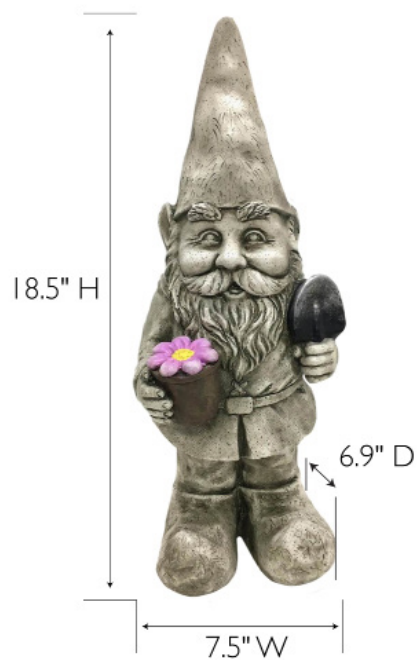

Remy the Gnome With Flower Pot Figurine Statue

SPECIFICATIONS

MATERIAL CONSTRUCTION:	Polyresin
WEIGHT:	4.4 lbs.
DIMENSIONS:	18.5" H x 7.5" W x 6.9" D

TYPE:
JOB:
ORDER CODE:
APPROVALS: