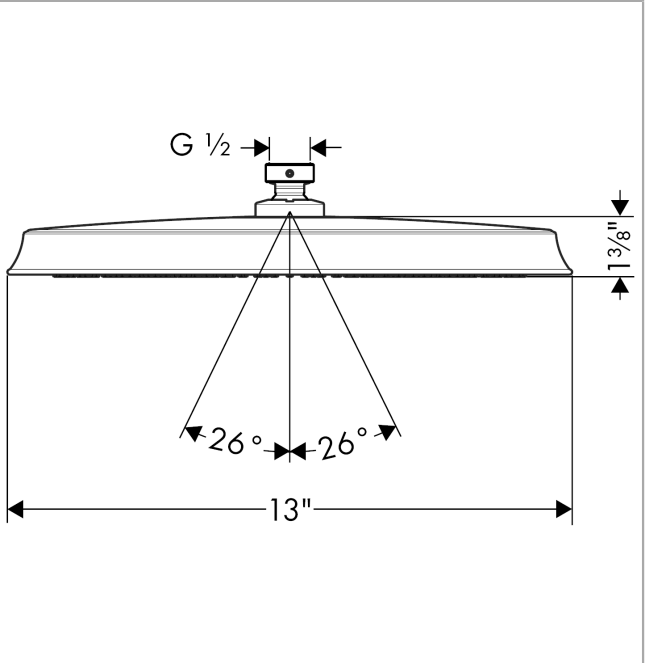

**Raindance Classic  
Showerhead 300 1-Jet, 2.5 GPM**

Finishes : **polished nickel** Part no. : **28428831**

**Description**

**Features**

- Spray modes: RainAir
- 225 no-clog spray channels
- Flow: 2.5 GPM (9.5 L/Min)
- Fully-finished matching spray face

**Item details**

List Price \$ 1,218.00

**Technology**

**Compliance**

**Product image**

**Scale drawing**

**Raindance Classic**  
**Showerhead 300 1-Jet, 2.5 GPM**  
Finishes : **polished nickel**    Part no. : **28428831**

**Exploded drawing**

Year of production: >06/15

**Raindance Classic**  
**Showerhead 300 1-Jet, 2.5 GPM**  
 Finishes : **polished nickel**    Part no. : **28428831**

**Spare parts list**

Year of production: >06/15