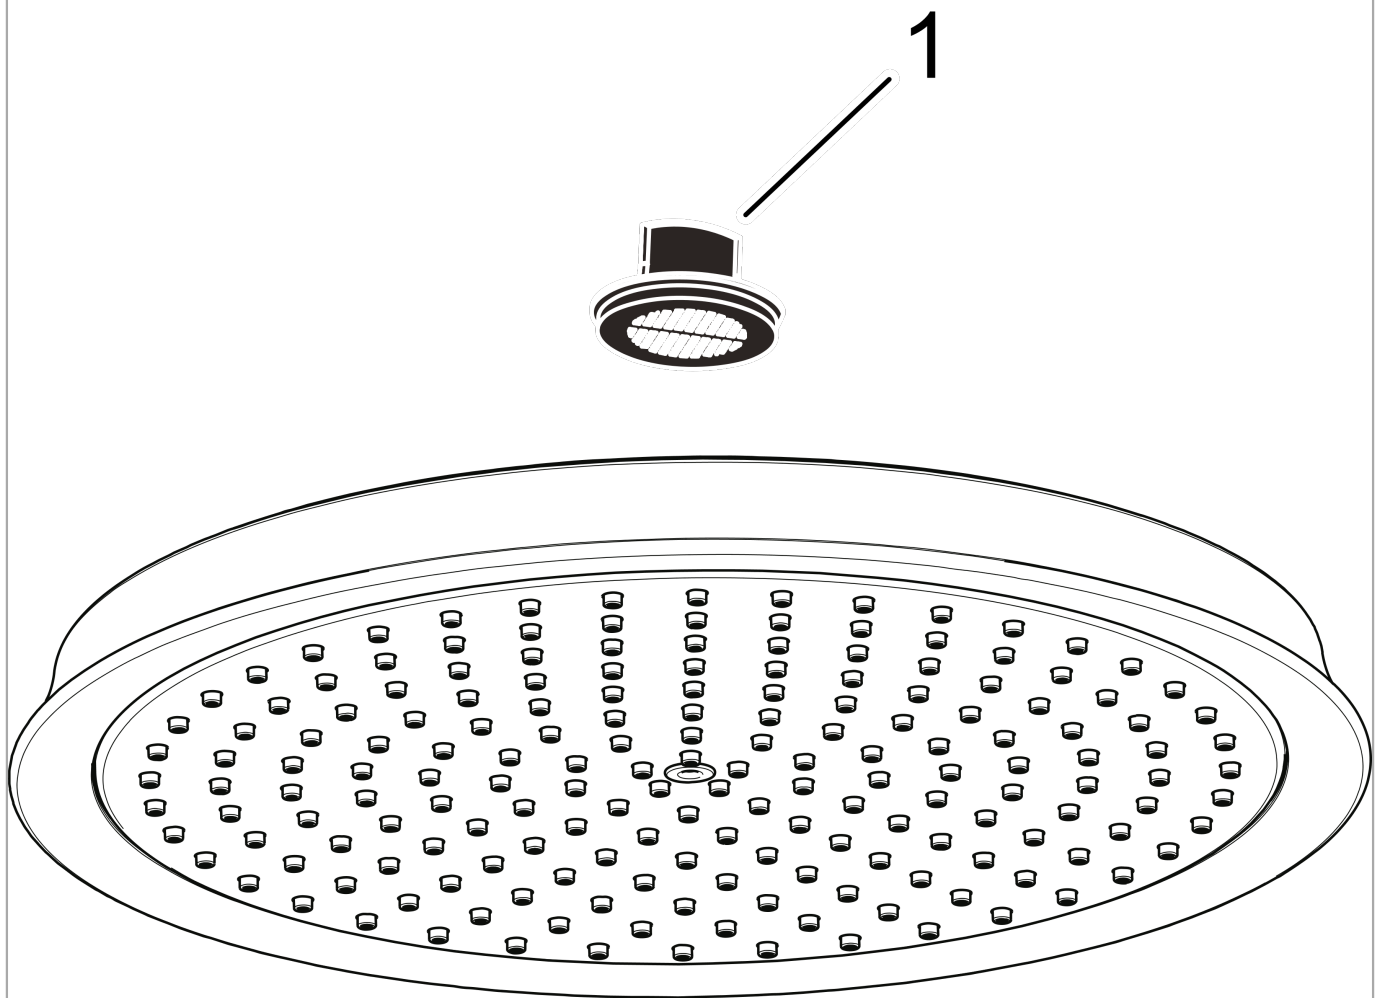

**Raindance Classic  
Showerhead 300 1-Jet, 2.5 GPM**

Finishes : **polished nickel** Part no. : **28428831**

**Description**

**Features**

- Spray modes: RainAir
- 225 no-clog spray channels
- Flow: 2.5 GPM (9.5 L/Min)
- Fully-finished matching spray face

**Item details**

List Price \$ 1,218.00

**Technology**

**Compliance**

**Product image**

**Scale drawing**

**Raindance Classic**  
**Showerhead 300 1-Jet, 2.5 GPM**  
Finishes : **polished nickel**    Part no. : **28428831**

**Exploded drawing**

Year of production: >06/15

**Raindance Classic**  
**Showerhead 300 1-Jet, 2.5 GPM**  
 Finishes : **polished nickel**    Part no. : **28428831**

**Spare parts list**

Year of production: >06/15