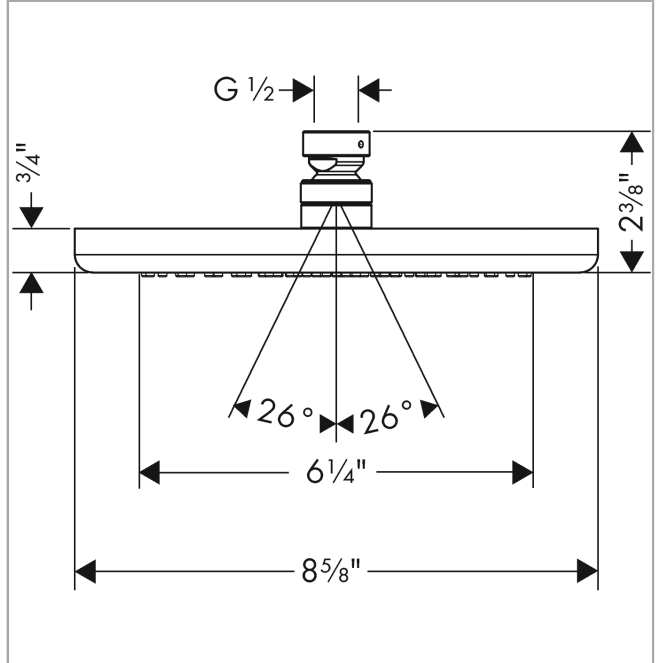

**Croma**  
**Showerhead 220 1-Jet, 2.5 GPM**  
 Finishes : **chrome** Part no. : **26465001**

**Description**

**Features**

- 107 no-clog spray channels
- Spray modes: RainAir
- Flow: 2.5 GPM (9.5 L/Min)
- Fully-finished matching spray face

**Item details**

List Price \$ 366.00

**Technology**

**Compliance**

**Product image**

**Scale drawing**

**Croma**  
**Showerhead 220 1-Jet, 2.5 GPM**  
Finishes : **chrome**    Part no. : **26465001**

Exploded drawing

Year of production: >01/13

**Croma**  
**Showerhead 220 1-Jet, 2.5 GPM**  
 Finishes : **chrome**    Part no. : **26465001**

**Spare parts list**

Year of production: >01/13

<b>Pos.</b>	<b>Description</b>	<b>Part no.</b>	<b>Price</b>	<b>PU</b>
1	lock washer	98942000	-	1
2	ball joint	98941000	-	1
3	filter packing	94246000	-	1
4	nut	97958000	-	1
5	lever collar	97536000	-	1
6	seal	97606000	-	1
7	air jet (Eco)	95795000	-	1
8	O-ring 7x2	98419000	-	1
9	spray body	92882000	-	1