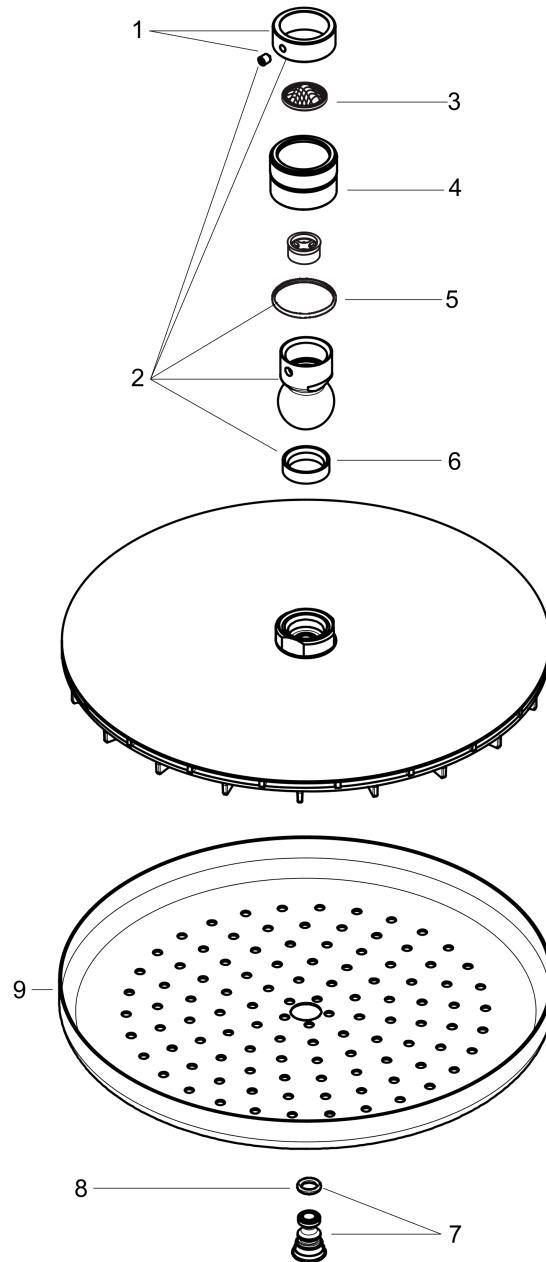

**Croma**  
**Showerhead 220 1-Jet, 2.5 GPM**  
 Finishes : **chrome** Part no. : **26465001**

**Description**

**Features**

- 107 no-clog spray channels
- Spray modes: RainAir
- Flow: 2.5 GPM (9.5 L/Min)
- Fully-finished matching spray face

**Item details**

List Price \$ 366.00

**Technology**

**Compliance**

**Product image**

**Scale drawing**

**Croma**  
**Showerhead 220 1-Jet, 2.5 GPM**  
Finishes : **chrome**    Part no. : **26465001**

Exploded drawing

Year of production: >01/13

**Croma**  
**Showerhead 220 1-Jet, 2.5 GPM**  
 Finishes : **chrome**    Part no. : **26465001**

**Spare parts list**

Year of production: >01/13

<b>Pos.</b>	<b>Description</b>	<b>Part no.</b>	<b>Price</b>	<b>PU</b>
1	lock washer	98942000	-	1
2	ball joint	98941000	-	1
3	filter packing	94246000	-	1
4	nut	97958000	-	1
5	lever collar	97536000	-	1
6	seal	97606000	-	1
7	air jet (Eco)	95795000	-	1
8	O-ring 7x2	98419000	-	1
9	spray body	92882000	-	1