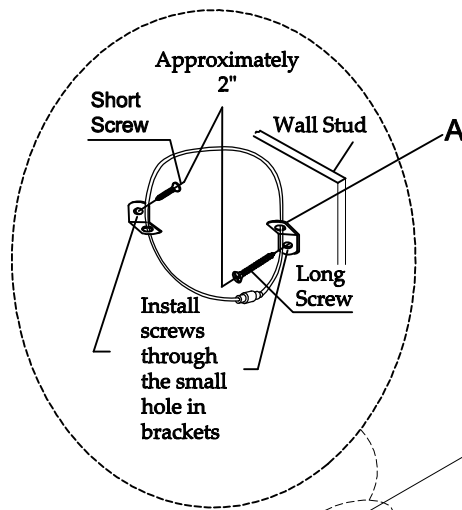

ASSEMBLY INSTRUCTION

Item: 7228-85098-85 Metropolitan Credenza

Thank you for purchasing this quality product. Be sure to unpack carefully looking for small parts which may have come loose during shipment.

Read all instruction and study the drawing carefully before starting the assembly process:

HARDWARE PACK

| NO | DRAWING | DESCRIPTION | SIZE | QTY |
|----|---|-------------|------|-------|
| A |  | Anti-Tip | | 1 Set |