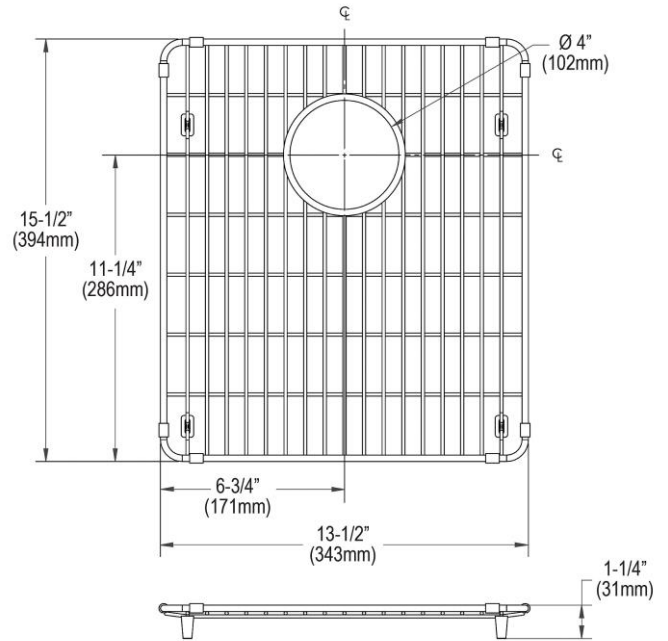

A Century of Tradition and Quality.

For more than 100 years, Elkay has been making innovative products and providing exceptional customer care. We take pride in offering plumbing products that make life easier, inspire change and leave the world a better place.

[Clean and Care Manual (PDF)](#)

[Clean and Care Manual (PDF)](#)

[Warranty (PDF)](#)