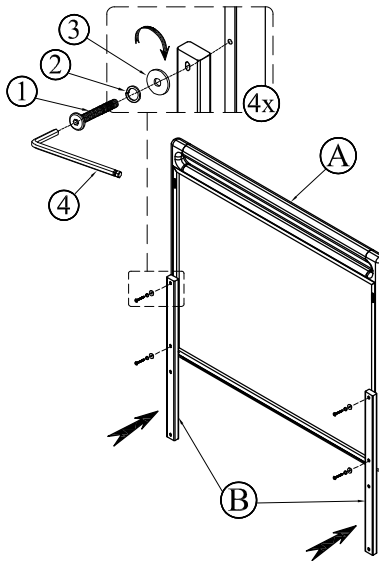

OPTION 1: DRESSER MOUNTING

STEP #1: