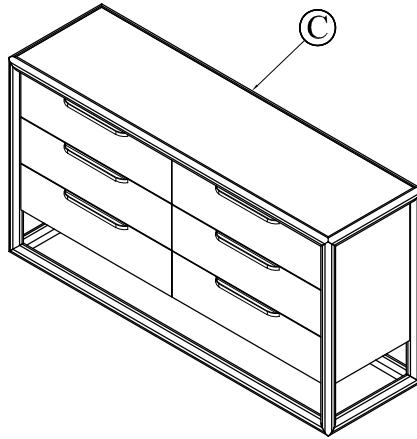

# SOL DRESSER MIRROR

## ASSEMBLY INSTRUCTIONS

**BOX #1**  
**A. DRESSER MIRROR** 1 PC  
**B. MIRROR SUPPORT** 2 PCS  
 \* MIRROR HARDWARE PACK

**BOX #2**  
**C. DRESSER** 1PC  
 (SOLD SEPARATELY)

### HARDWARE KIT PACKED IN BOX #1

NO.	DESCRIPTION	IMAGE	QUANTITY
1	ALLEN BOLT (6x45mm)		8 PCS
2	LOCK WASHER (M9)		8 PCS
3	FLAT WASHER (M8)		8 PCS
4	ALLEN KEY		1 PC