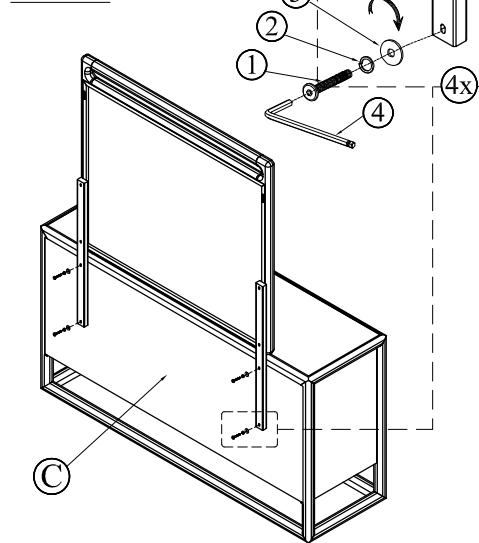

SOL DRESSER MIRROR

ASSEMBLY INSTRUCTIONS

BOX #1
A. DRESSER MIRROR 1 PC
B. MIRROR SUPPORT 2 PCS
* MIRROR HARDWARE PACK

BOX #2
C. DRESSER 1PC
(SOLD SEPARATELY)

HARDWARE KIT PACKED IN BOX #1

NO.	DESCRIPTION	IMAGE	QUANTITY
1	ALLEN BOLT (6x45mm)		8 PCS
2	LOCK WASHER (M9)		8 PCS
3	FLAT WASHER (M8)		8 PCS
4	ALLEN KEY		1 PC

OPTION 1: DRESSER MOUNTING

STEP #1:

STEP #2:

STEP #3:

ASSEMBLY COMPLETE

OPTION 2: WALL MOUNTING

STEP #1:

STEP #2:

STEP #3:

ASSEMBLY COMPLETE