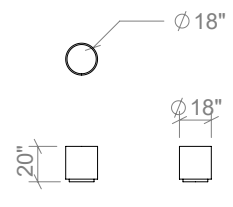

## **HARDWARE**

Non-marring nylon levelling glides

## TABLES

54 INCH ROUND COFFEE TABLE

66 INCH RECTANGULAR COFFEE TABLE

ROUND SIDE TABLE

RECTANGULAR SIDE TABLE