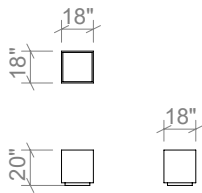

## TABLES

54 INCH ROUND COFFEE TABLE

66 INCH RECTANGULAR COFFEE TABLE

ROUND SIDE TABLE

RECTANGULAR SIDE TABLE