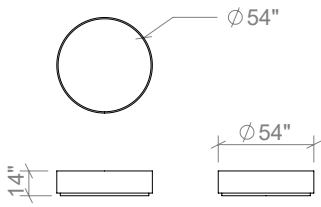

## TABLES

54 INCH ROUND COFFEE TABLE

66 INCH RECTANGULAR COFFEE TABLE

ROUND SIDE TABLE

RECTANGULAR SIDE TABLE