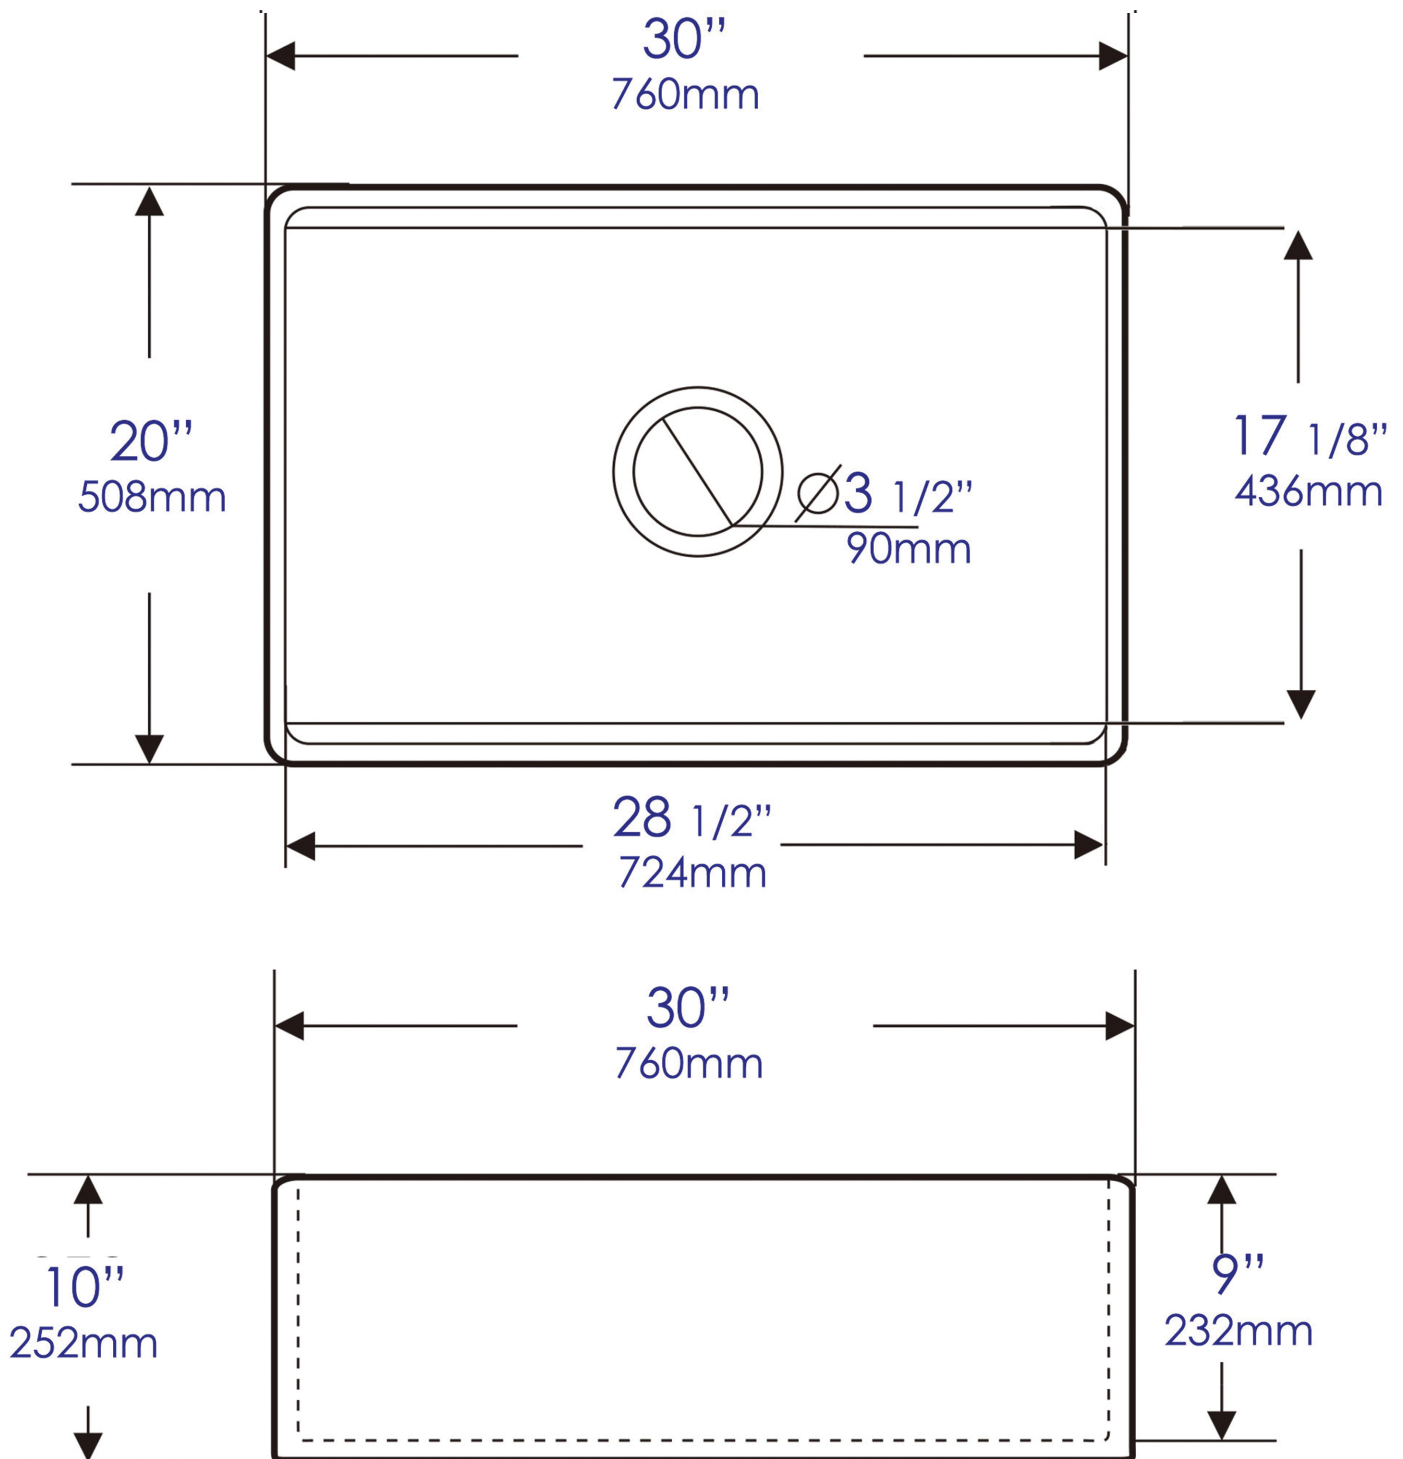

ABFS3020

Smooth Apron Workstation 30" x 20"
Single Bowl Step Rim Fireclay Farm Sink
with Accessories

Note: All product dimensions are approximate and should be verified on site prior to installation.
Visit www.ALFIbrand.com for more information.