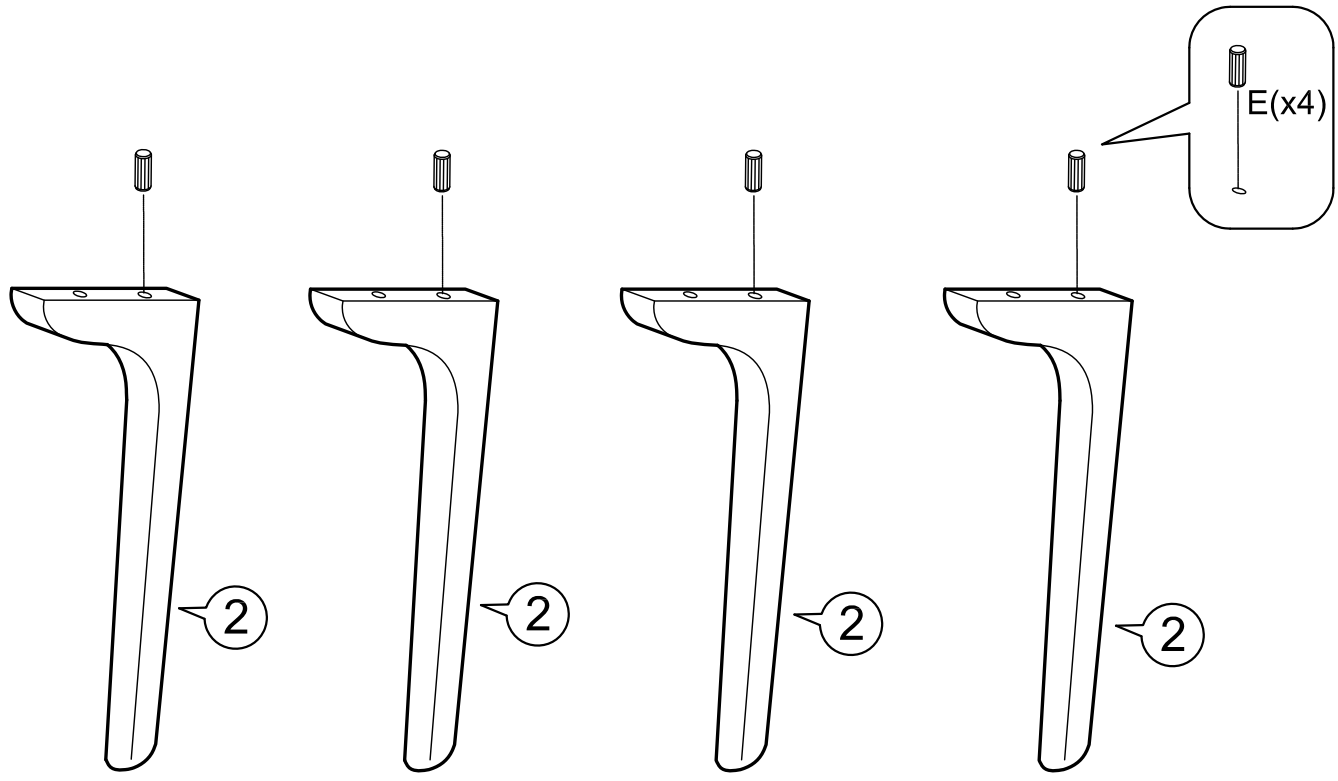

**ASSEMBLY
INSTRUCTIONS**

Item : Louen Coffee Table

Not Provided

2 Persons

DO NOT fully tighten any of the bolts until the product is completely assembled, then put on a flat surface to make sure the product is level and then fully tighten all the bolts.

Part List

HARDWARE LIST :

<p>A M6 x 35mm = 4</p> 	<p>C 5/16" = 4</p> 	<p>E M8 x 30mm = 4</p> 	<p>G M8 = 4</p> 
<p>B M6 x 60mm = 4</p> 	<p>D M6 x 13mm = 4</p> 	<p>F M4 x 100mm = 1</p> 	<p>H = 4</p> 

1

2

3

4