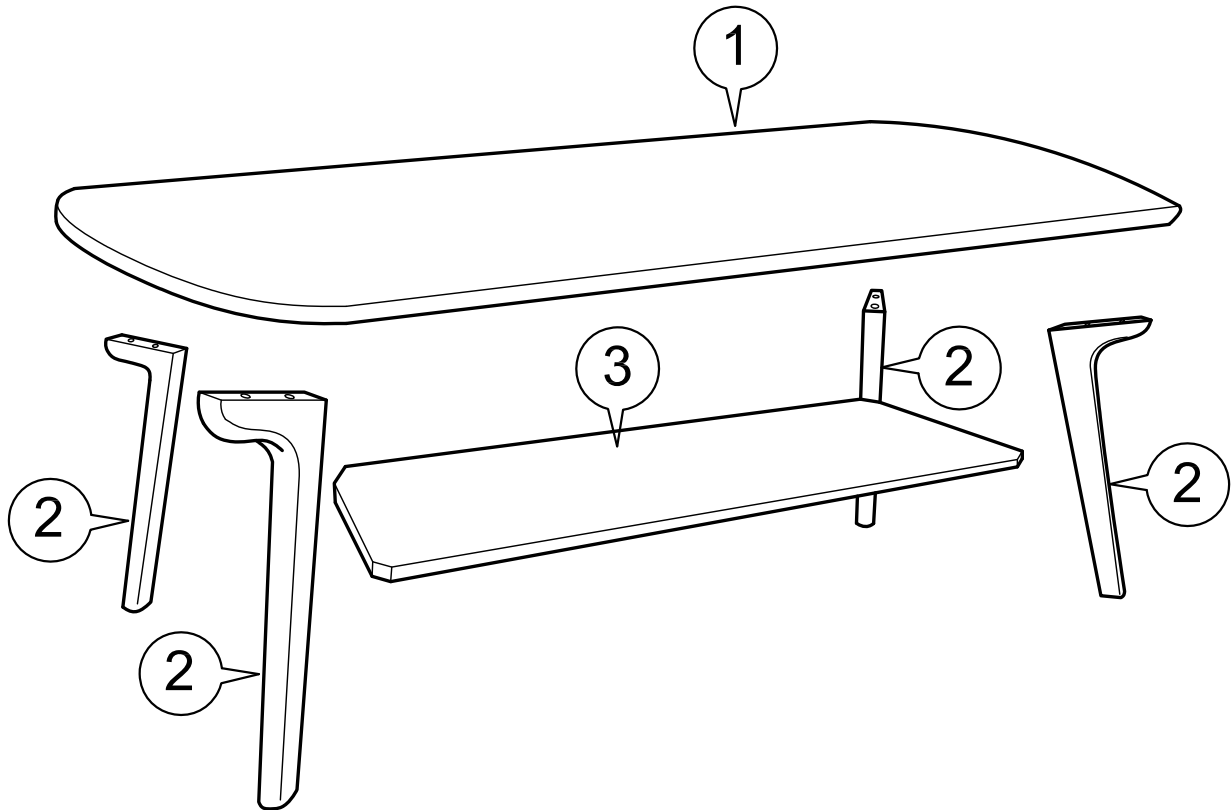

**ASSEMBLY
INSTRUCTIONS**

Item : Louen Coffee Table

Not Provided

2 Persons

DO NOT fully tighten any of the bolts until the product is completely assembled, then put on a flat surface to make sure the product is level and then fully tighten all the bolts.

Part List

HARDWARE LIST :

<p>A M6 x 35mm = 4</p> 	<p>C 5/16" = 4</p> 	<p>E M8 x 30mm = 4</p> 	<p>G M8 = 4</p> 
<p>B M6 x 60mm = 4</p> 	<p>D M6 x 13mm = 4</p> 	<p>F M4 x 100mm = 1</p> 	<p>H = 4</p> 

1

2

3

4