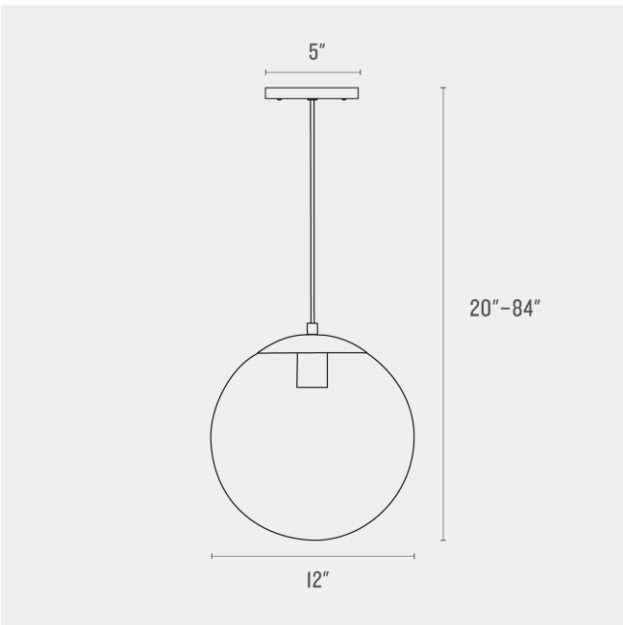

SCHOOLHOUSE

Luna 12 Cord Pendant

Application: Pendant

Product Origin: Processed and assembled in Portland, Oregon using ethically-sourced domestic and global components.

UL Listed: Yes

Max Wattage: 60 W

Voltage: 120/220V

Location Rating: Damp

Dimensions:

Choice of Length: 20 - 84"

Overall: 12" W x 12" D

Canopy: 0.5" H x 5" W

Materials: Brass or Steel, Glass

One year guarantee

SCHOOLHOUSE