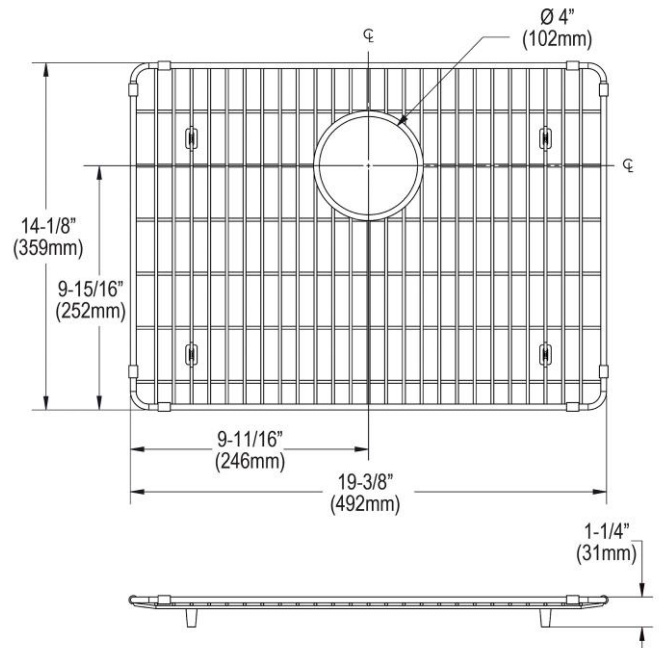

PART: _____ QTY: _____

PROJECT: _____

CONTACT: _____

DATE: _____

NOTES: _____

APPROVAL: _____

In keeping with our policy of continuing product improvement, Elkay reserves the right to change product specifications without notice. Please visit elkay.com for the most current version of Elkay product specification sheets. This specification describes an Elkay product with design, quality, and functional benefits to the user. When making a comparison of other producers' offerings, be certain these features are not overlooked.