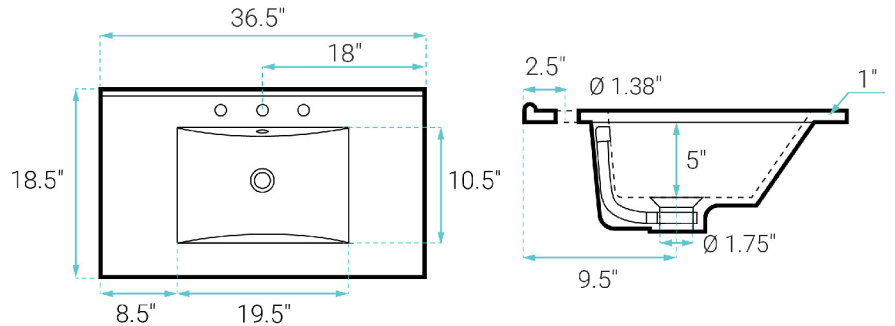

Freestanding Vanity SM-BV663W-3

FEATURES:

- Sleek, freestanding design
- Glazed ceramic, single sink
- Standard 1.75" drain hole
- Standard 1.38" faucet hole
- Chrome-finish overflow
- Wooden legs

INSTALLATION:

Freestanding, assembly required

COLORS & FINISHES:

- Oak: SM-BV663
- Black: SM-BV663B
- Dark Walnut: SM-BV663WN
- Natural Oak: SM-BV663NO
- White Oak: SM-BV663W

SPECIFICATIONS:

N.W: 76 lb.

W: 36.5" x D: 18.5" x H: 33.5"

Inner Sink: D: 10.5" x W: 19.5" x H: 5"

INCLUDED PARTS:

- Freestanding Vanity: SM-BV663W-3
- Vanity Top Sink: SM-VT336-3
- Leg: SM-BVP07W
- Cabinet Hardware: SM-BVP09

REQUIRED PARTS:

- Sink Drain*
- Drain Trap*
- Faucet*
- Water Supply Lines