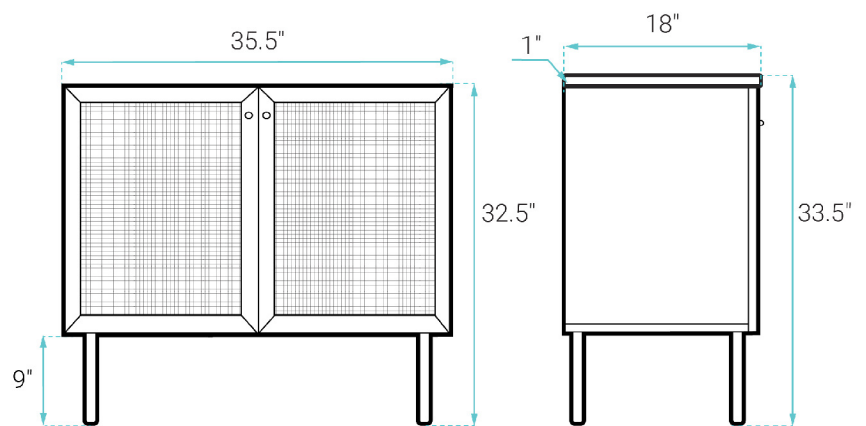

Freestanding Vanity SM-BV663W-3

FEATURES:

- Sleek, freestanding design
- Glazed ceramic, single sink
- Standard 1.75" drain hole
- Standard 1.38" faucet hole
- Chrome-finish overflow
- Wooden legs

INSTALLATION:

Freestanding, assembly required

COLORS & FINISHES:

- Oak: SM-BV663
- Black: SM-BV663B
- Dark Walnut: SM-BV663WN
- Natural Oak: SM-BV663NO
- White Oak: SM-BV663W

SPECIFICATIONS:

N.W: 76 lb.

W: 36.5" x D: 18.5" x H: 33.5"

Inner Sink: D: 10.5" x W: 19.5" x H: 5"

INCLUDED PARTS:

- Freestanding Vanity: SM-BV663W-3
- Vanity Top Sink: SM-VT336-3
- Leg: SM-BVP07W
- Cabinet Hardware: SM-BVP09

REQUIRED PARTS:

- Sink Drain*
- Drain Trap*
- Faucet*
- Water Supply Lines