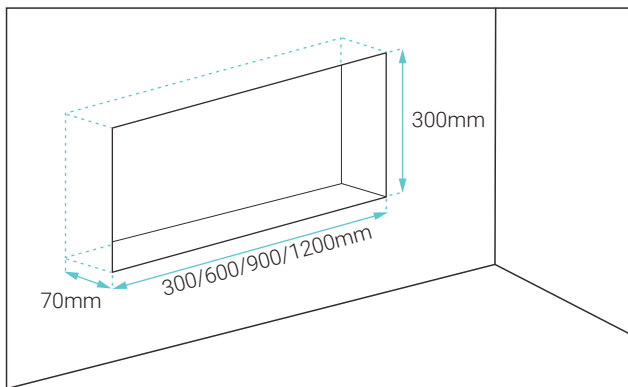

Caulk Gun

Tape Measure

Saw (if necessary)

INSTALLATION:

1 Prepare Wall Opening

- Mark the opening and be sure to measure approximately $\frac{1}{4}$ " shorter than the outside of the flange.
- Dry fit the wall niche. **NOTE:** There should be slight friction during installation to ensure the niche is secure in place.