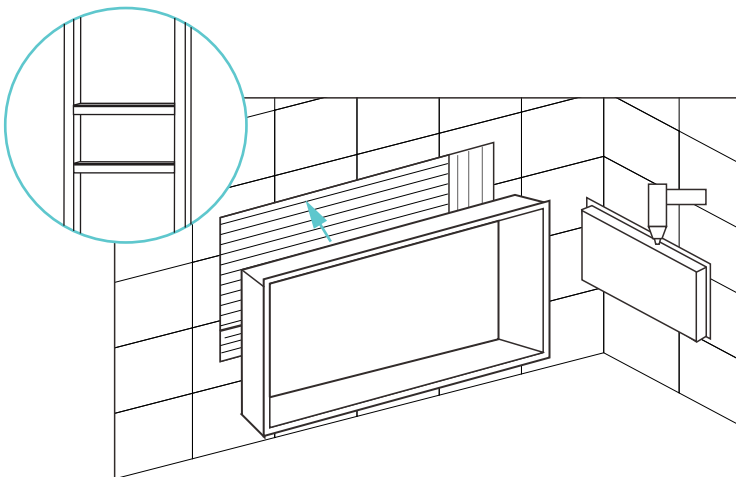

Caulk Gun

Tape Measure

Saw (if necessary)

INSTALLATION:

1 Prepare Wall Opening

- Mark the opening and be sure to measure approximately $\frac{1}{4}$ " shorter than the outside of the flange.
- Dry fit the wall niche. **NOTE:** There should be slight friction during installation to ensure the niche is secure in place.

2 Installing the Niche

- Wall supports will be necessary to support the suggested usage weight.
- Apply silicone on all back sides and walls of the niche.
- Remove excess silicone after the niche is firmly in place.