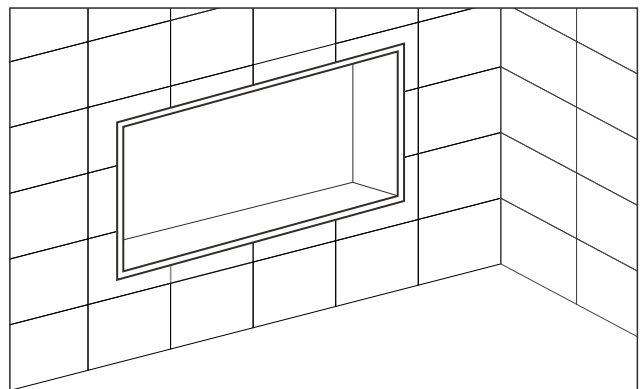

2 Installing the Niche

- Wall supports will be necessary to support the suggested usage weight.
- Apply silicone on all back sides and walls of the niche.
- Remove excess silicone after the niche is firmly in place.