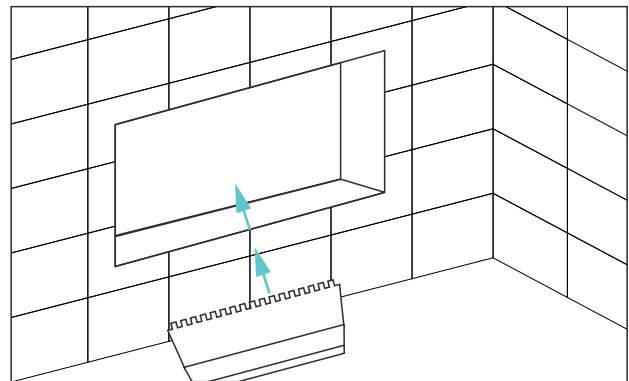

Shower Wall Niche

INSTALLATION INSTRUCTIONS

PRIOR TO INSTALLATION:

- Inspect product to ensure no damages have occurred while in shipping.
- Observe all plumbing and building codes in accordance with your state and local requirements.
- All dimensions are nominal! Be sure to measure your bathtub prior to installation.
- The step-by-step guidelines in the installation instructions are a general reference. Should there be any discrepancies, Swiss Madison cannot be held liable. It is recommended to install all Swiss Madison products by hiring a licensed professional.
- Read installation and maintenance instructions thoroughly before installing. Be sure to use proper tools and always wear proper personal safety accessories for your protection.

Caulk Gun

Tape Measure

Saw (if necessary)

INSTALLATION:

1 Prepare Wall Opening

- Mark the opening and be sure to measure approximately $\frac{1}{4}$ " shorter than the outside of the flange.
- Dry fit the wall niche. **NOTE:** There should be slight friction during installation to ensure the niche is secure in place.