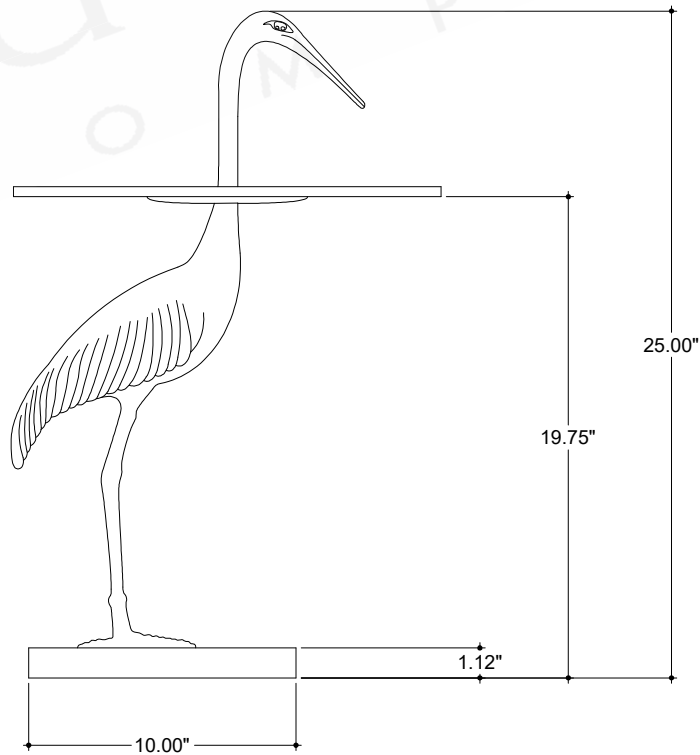

ITEM: 4000-0195

Overall Dimensions

Diameter: 16"

Height: 25 "

TOP VIEW

FRONT VIEW