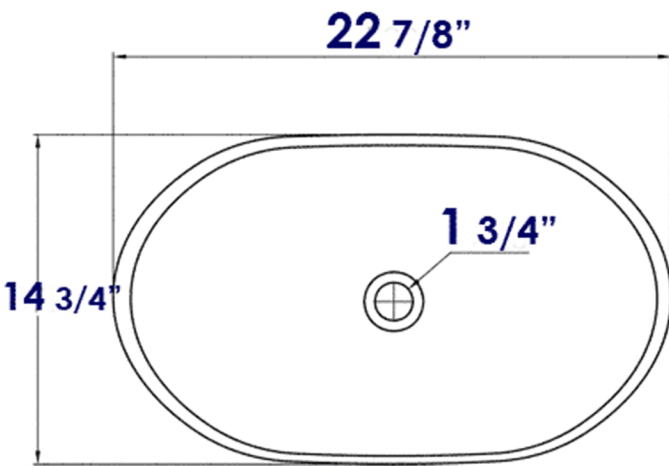

BA352

23" Oval Ceramic Above Mount Bathroom Basin
Vessel Sink

EAGO^{USA}

Note: All product dimensions are approximate and should be verified on site prior to installation.
Visit www.EAGOUSA.com for more information.