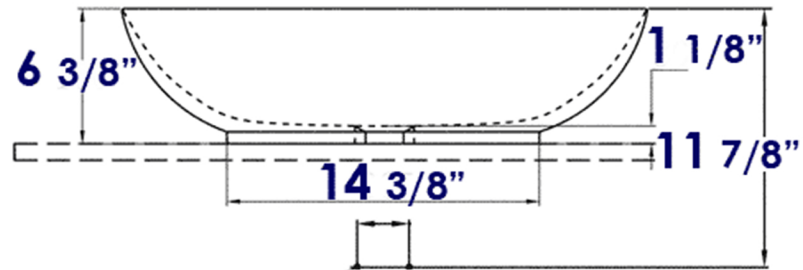

BA352

23" Oval Ceramic Above Mount Bathroom Basin
Vessel Sink

EAGO^{USA}

Note: All product dimensions are approximate and should be verified on site prior to installation.
Visit www.EAGOUSA.com for more information.