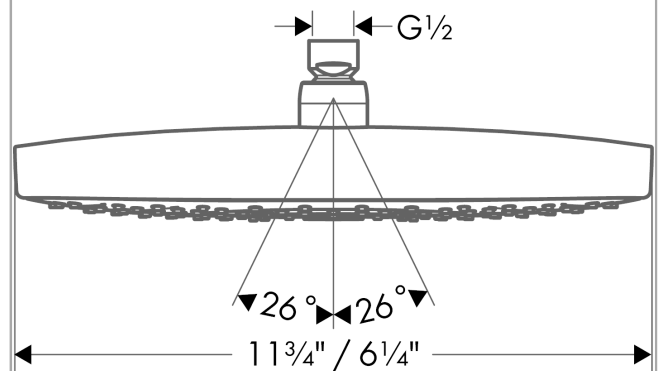

**Raindance Select E  
Showerhead 300 2-Jet, 2.5 GPM**

Finishes : **brushed nickel** Part no. : **27387821**

**Description**

**Features**

- Spray modes: RainAir, Rain
- 146 no-clog spray channels
- Flow: 2.5 GPM (9.5 L/Min)
- Select button for comfortable alternation of spray modes
- Fully-finished matching spray face
- Spray face removable for cleaning

**Item details**

List Price \$ 889.00

**Technology**

**Compliance**

**Product image**

**Scale drawing**

**Raindance Select E**  
**Showerhead 300 2-Jet, 2.5 GPM**  
Finishes : **brushed nickel**    Part no. : **27387821**

Exploded drawing

Year of production: >01/14

**Raindance Select E**  
**Showerhead 300 2-Jet, 2.5 GPM**  
 Finishes : **brushed nickel**    Part no. : **27387821**

**Spare parts list**

Year of production: >01/14