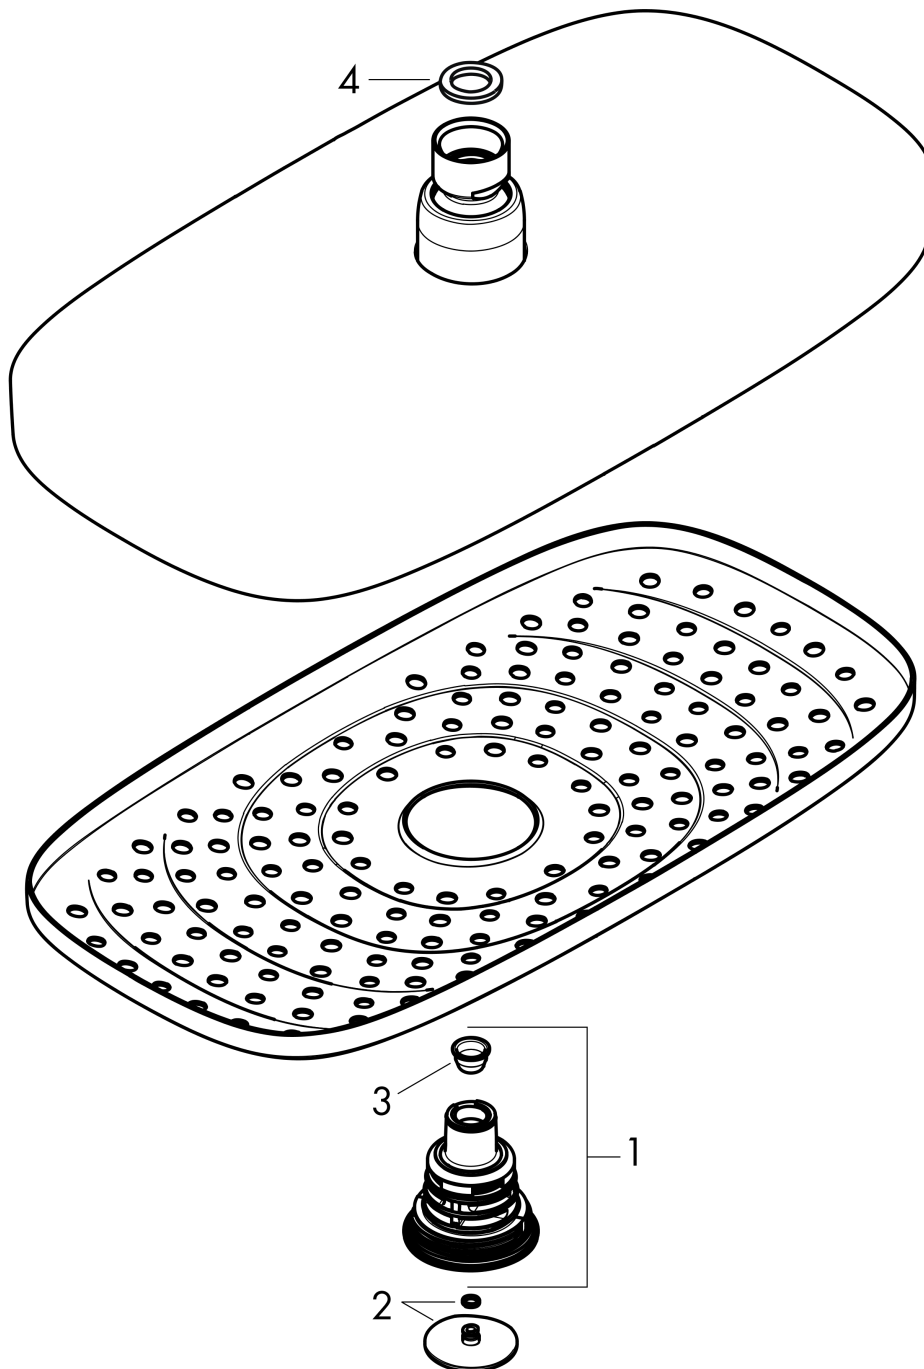

**Raindance Select E  
Showerhead 300 2-Jet, 2.5 GPM**

Finishes : **brushed nickel** Part no. : **27387821**

**Description**

**Features**

- Spray modes: RainAir, Rain
- 146 no-clog spray channels
- Flow: 2.5 GPM (9.5 L/Min)
- Select button for comfortable alternation of spray modes
- Fully-finished matching spray face
- Spray face removable for cleaning

**Item details**

List Price \$ 889.00

**Technology**

**Compliance**

**Product image**

**Scale drawing**

**Raindance Select E**  
**Showerhead 300 2-Jet, 2.5 GPM**  
Finishes : **brushed nickel**    Part no. : **27387821**

Exploded drawing

Year of production: >01/14

**Raindance Select E**  
**Showerhead 300 2-Jet, 2.5 GPM**  
 Finishes : **brushed nickel**    Part no. : **27387821**

**Spare parts list**

Year of production: >01/14

<b>Pos.</b>	<b>Description</b>	<b>Part no.</b>	<b>Price</b>	<b>PU</b>
1	selector assy	98343001	-	1
2	cover	98344000	-	1
3	filter	97735000	-	1
4	flat seal	97674000	-	1
a	O-ring 3x1	98384000	-	1