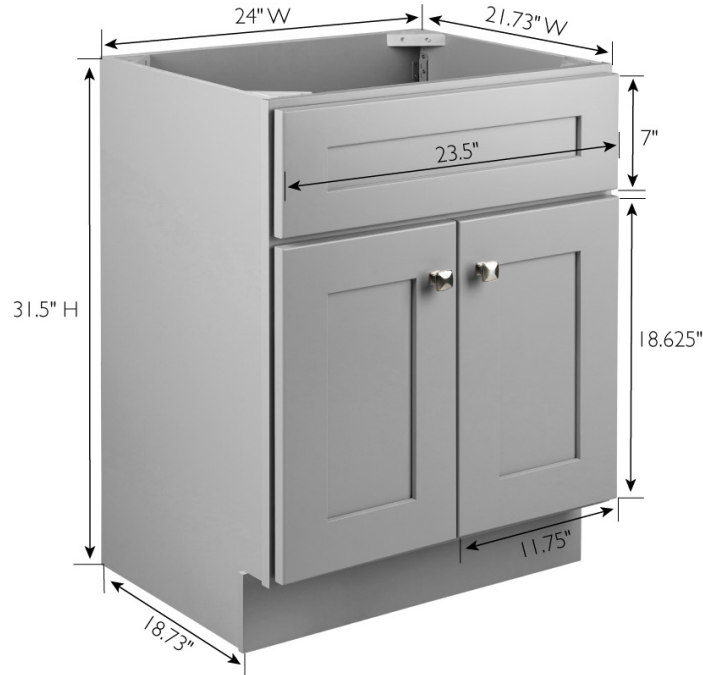

Brookings Unassembled 2-Door Vanity 24x31.5x21.73

Gray

SPECIFICATIONS

MATERIAL CONSTRUCTION:	Wood	FRAME STYLE:	Face Frame
ASSEMBLY REQUIRED:	Yes	FACE FRAME MATERIAL:	Solid Wood
TOOLS NEEDED FOR ASSEMBLY:	Phillips Screwdriver; Rubber Mallet, Wood Glue	SIDES MATERIAL:	Plywood
ASSEMBLED DIMENSIONS:	31.5" H x 24" L x 21.73" D	BOTTOM MATERIAL:	Plywood
ASSEMBLED WEIGHT:	49.72 lbs.	TOE KICK INSET WIDTH:	3"
HINGE STYLE:	Soft Close	BACK PANEL MATERIAL:	Plywood
DOOR STYLE:	2 Shaker Doors	BACK BRACE MATERIAL:	Solid Wood
DRAWER STYLE:	N/A		
GLIDE STYLE:	N/A		
FAKE DWR STYLE:	N/A		
DWR DIMENSIONS:	N/A		
DWR CONSTRUCTION:	N/A		
SHELF STYLE:	N/A		
SHELF ADJUSTABILITY INCREMENTS:	N/A		
SHELF MAX WEIGHT CAPACITY:	N/A		
SHELF DIMENSIONS:	N/A		
SHELF THICKNESS:	N/A		
SHELF MATERIAL:	N/A		